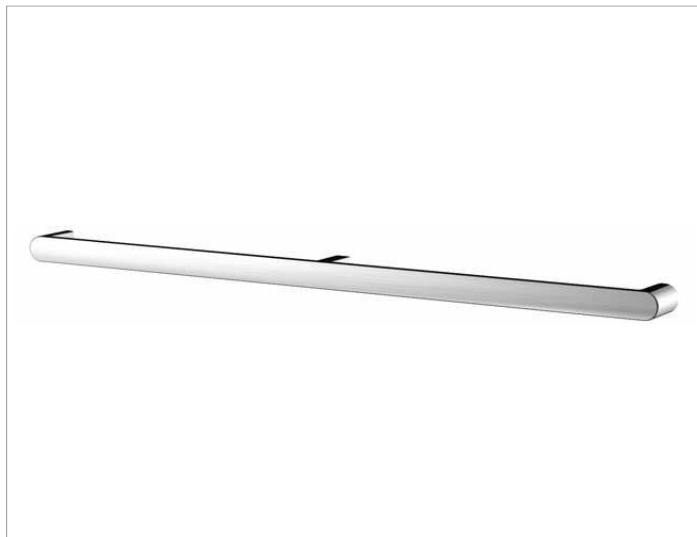

Elegance

31601010900 Поручень

ИЗДЕЛИЕ**ЧЕРТЕЖ****ОПИСАНИЕ ИЗДЕЛИЯ**

для вертикального или горизонтального монтажа

поверхность

хром

Габариты

928 mm

спецификации

KEUCO Elegance grab rail 31601010900

Chrome-plated grab rail

Elegant, oval profile,

slightly shaped surfaces in a timeless design,

solid wall mounting in zinc cast,

easy to clean

Getting up and down up to 242 lb load capacity

Axle measurement 35-7/16",

Total width of 36-9/16"

Projection 2-9/16"

incl. corrosion-free mounting material

The 36-9/16" long model are provided

With a third wall mounting set (in the middle)

The restoring of a tip-up seat is not possible!