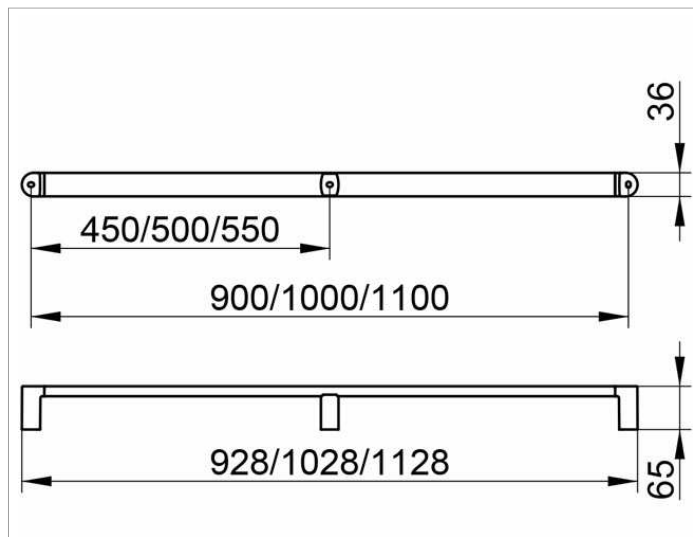

Elegance

31601010900 Поручень

ИЗДЕЛИЕ**ЧЕРТЕЖ****ОПИСАНИЕ ИЗДЕЛИЯ**

для вертикального или горизонтального монтажа

поверхность

хром

Габариты

928 mm

спецификации

KEUCO Elegance grab rail 31601010900

Chrome-plated grab rail

Elegant, oval profile,

slightly shaped surfaces in a timeless design,

solid wall mounting in zinc cast,

easy to clean

Getting up and down up to 242 lb load capacity

Axle measurement 35-7/16",

Total width of 36-9/16"

Projection 2-9/16"

incl. corrosion-free mounting material

The 36-9/16" long model are provided

With a third wall mounting set (in the middle)

The restoring of a tip-up seat is not possible!