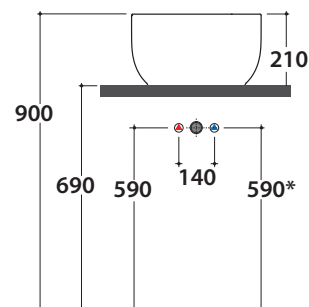

# GLOBO

	Rubinetto a parete Wall mounted taps	Rubinetto su piano Taps mounted on counter top
A :	70	105
B :	260	295
C :	450	485
D :	400	435

Ceramic antibacterial effect  
BATAFORM®

Bagno di Colore

Glazed product with  
CERASLIDE®

GLOBOTHIN®

Le Pietre

Cod. **TE055**

Basin Ø 38 h21 cm. Sit-on installation. Weight 11,5 Kg

\* For taps mounted on counter top

Cod. **FI024BI**

Valve drain with ceramic top for basins without overflow. Weight 0,5 Kg