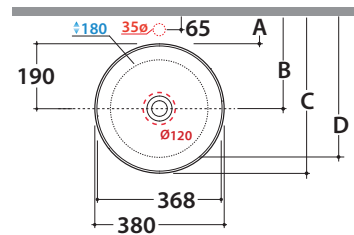

T-EDGE BASIN TE038

CE EN 14688:2015

GLOBO

	Rubinetto a parete Wall mounted taps	Rubinetto su piano Taps mounted on counter top
A :	70	105
B :	260	295
C :	450	485
D :	400	435

Ceramic antibacterial effect
BATAFORM®

Bagno di Colore

Glazed product with
CERASLIDE®

GLOBOTHIN®

Le Pietre

Cod. **TE055**

Basin Ø 38 h21 cm. Sit-on installation. Weight 11,5 Kg