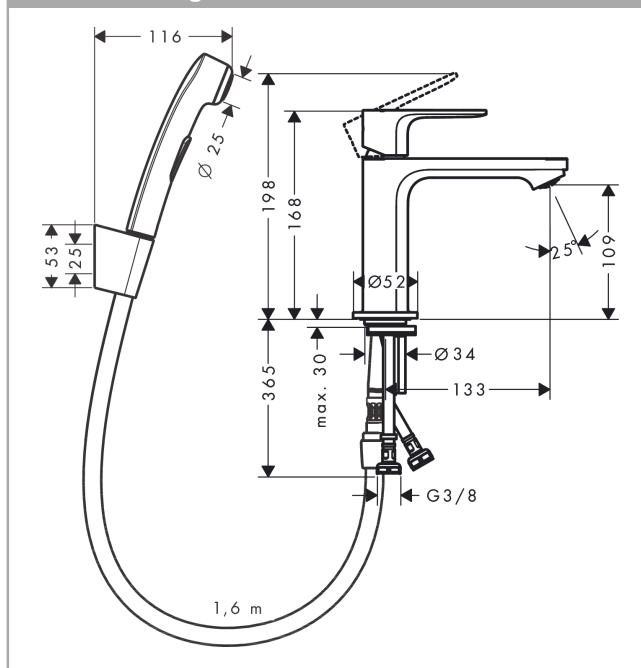

Rebris E

Single lever basin mixer 110 with bidette hand shower and shower hose 160 cm without waste set

Surfaces: **Chrome** Article Number: **72216000**

Description

product features

- consists of: single lever basin mixer, bidette hand shower, shower holder, shower hose
- ComfortZone 110
- projection: 133 mm
- spout height: 109 mm
- spray type: normal spray
- maximum flow rate at 3 bar: 4,7 l/min
- ceramic cartridge
- temperature limitation adjustable
- suitable for continuous flow water heaters
- connection type: G 3/8 connections
- connection dimension: DN15

Technology

Design awards

reddot winner 2022

Product image

Scale drawing

Flowchart