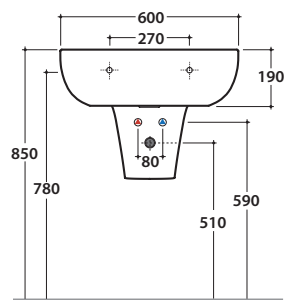

GRACE BASIN GR060BI

CE EN 14688:2015

GLOBO

Cod. **GR060BI**

Basin 60.48 h19cm. Wall-hung installation or on floor mounted / wall-hung pedestal. Weight 18 kg.

Cod. **GRS05BI**

Wall-hung pedestal 28.37 h26cm. Weight 9 kg

Cod. **GR005BI**

Floor-mounted pedestal 19.21 h69 cm. Weight 15 kg

Cod. **FI012BI**

Push open valve drain with ceramic top for basins with overflow. Weight 0,5 Kg

Cod. **FI012CR**

Push open chromed valve drain for basins with overflow. Weight 0,5 Kg