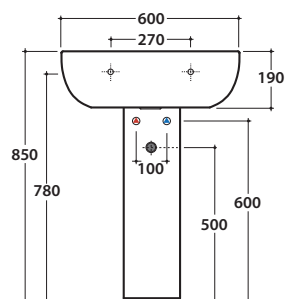

GRACE BASIN GR060BI

CE EN 14688:2015

GLOBO

Cod. **GR060BI**

Basin 60.48 h19cm. Wall-hung installation or on floor mounted / wall-hung pedestal. Weight 18 kg.

Cod. **GRS05BI**

Wall-hung pedestal 28.37 h26cm. Weight 9 kg

Cod. **GR005BI**

Floor-mounted pedestal 19.21 h69 cm. Weight 15 kg

Cod. **FI012BI**

Push open valve drain with ceramic top for basins with overflow. Weight 0,5 Kg

Cod. **FI012CR**

Push open chromed valve drain for basins with overflow. Weight 0,5 Kg