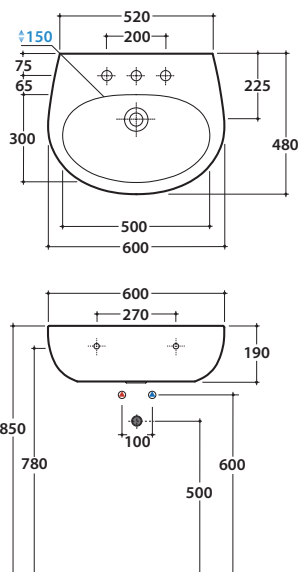

GRACE BASIN GR060BI

CE EN 14688:2015

GLOBO

Cod. **GR060BI**

Basin 60.48 h19cm. Wall-hung installation or on floor mounted / wall-hung pedestal. Weight 18 kg.

Cod. **GRS05BI**

Wall-hung pedestal 28.37 h26cm. Weight 9 kg

Cod. **GR005BI**

Floor-mounted pedestal 19.21 h69 cm. Weight 15 kg

Cod. **FI012BI**

Push open valve drain with ceramic top for basins with overflow. Weight 0,5 Kg

Cod. **FI012CR**

Push open chromed valve drain for basins with overflow. Weight 0,5 Kg