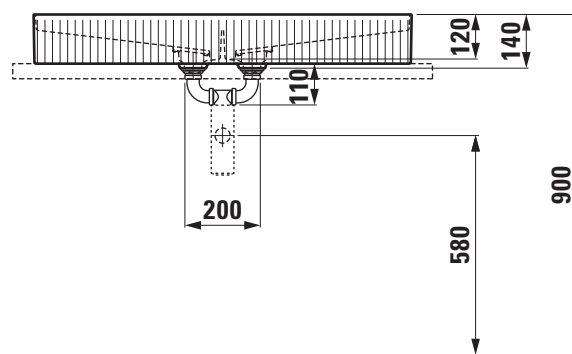

with design siphon DN32 LAUFEN 37498.0