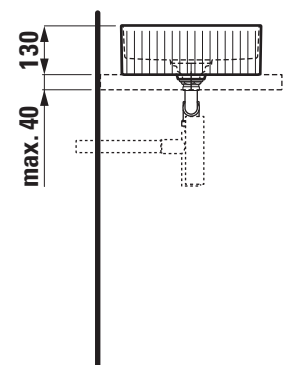

with design siphon DN32 LAUFEN 37498.0