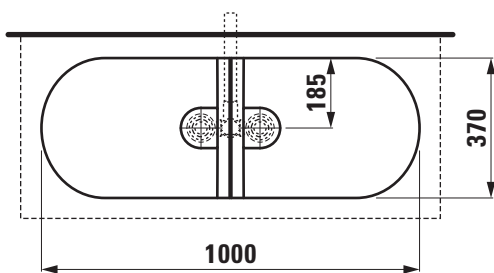

TECHNICAL DRAWINGS / S 1 : 20