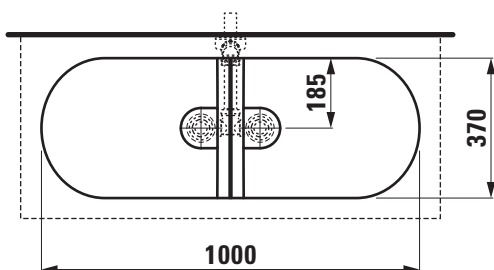

with design siphon DN32 LAUFEN 37498.0