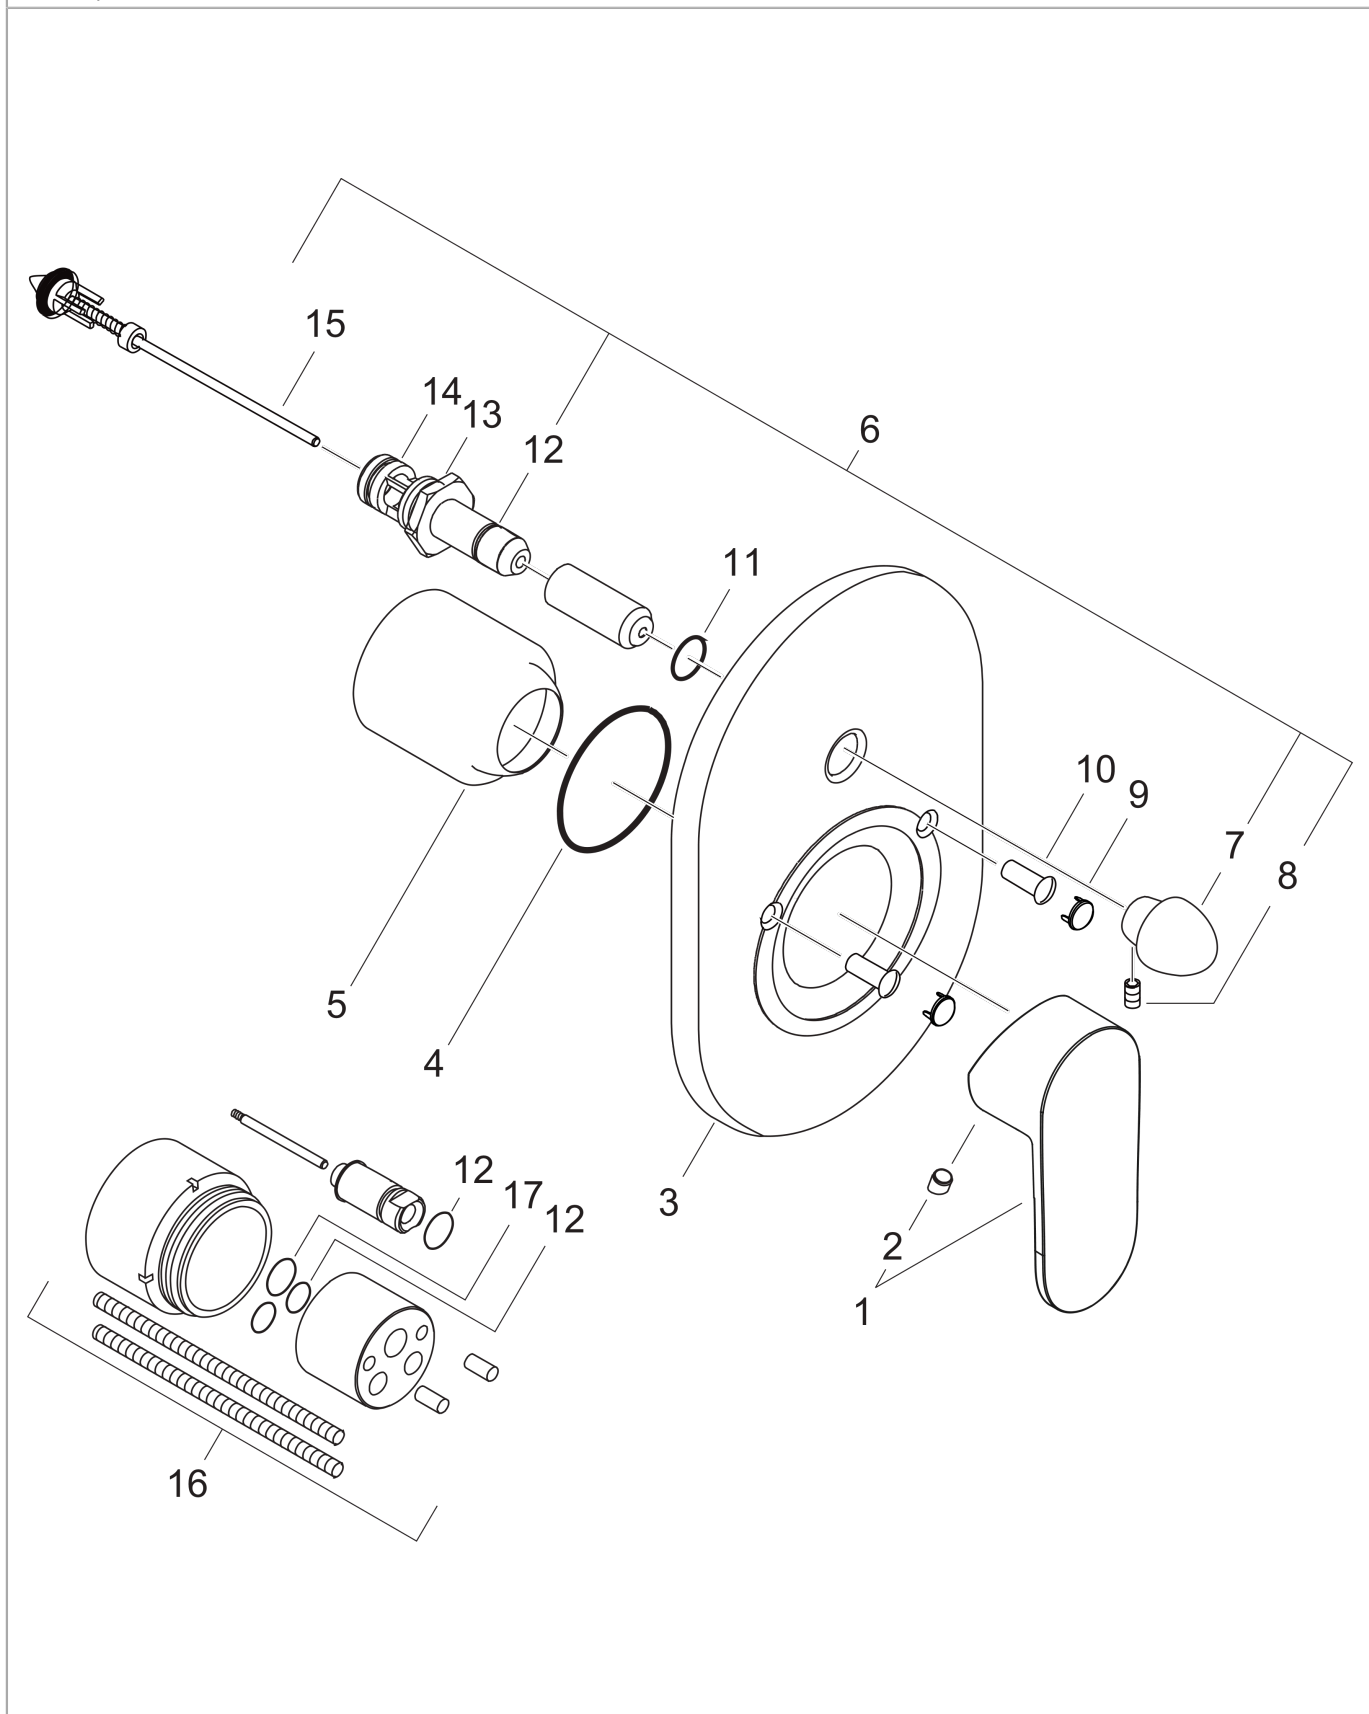

Rebris S
Single lever bath mixer for concealed installation
Surfaces: **Matt Black**   Article Number: **72449670**

Exploded Drawing

Year of production: >06/22

Rebris S
Single lever bath mixer for concealed installation
Surfaces: **Matt Black** Article Number: **72449670**

Spare part list

Year of production: >06/22

Pos.	Description	Article Number	Price	PU
1	handle	94654670	€ 67,00	1
2	screw cover	96338610	€ 4,88	1
3	escutcheon bath/shower mixer	95011670	€ 67,00	1
4	O-Ring 48x3	95508000	€ 3,21	1
5	flange	96348670	€ 17,02	1
6	diverter assy with sleeve and handle	95015000	€ 100,44	1
7	diverter knob cpl.	95013670	€ 20,94	1
8	hollow set screw M4x10	97667000	€ 3,21	1
9	cover cap	95433000	€ 5,24	1
10	hollow screw	96065000	€ 5,24	1
11	O-ring 14x3	98130000	€ 3,21	1
12	O-ring 10x1,5	98123000	€ 3,21	1
13	O-ring 16x2,5	98134000	€ 3,21	1
14	O-ring 13x2	98128000	€ 3,21	1
15	selector assy	96937000	€ 18,33	1
16	extension set 28 mm tub mixer	32498000	€ 162,08	1
17	O-ring 12x1,5	98430000	€ 3,21	1
18	concealed item	31741180	-	1