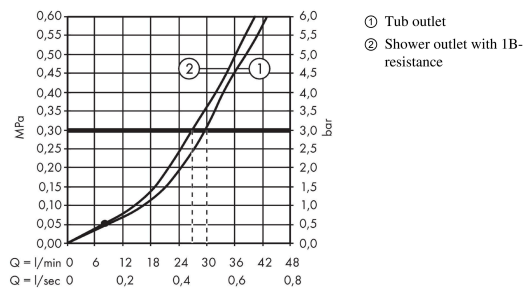

Rebris S
Single lever bath mixer for concealed installation
Surfaces: **Matt Black** Article Number: **72449670**

Description

product features

- 2 functions
- maximum flow rate at 3 bar: 30,7 l/min
- flow rate for bath spout at 3 bar: 30,7 l/min
- flow rate of hand shower at 3 bar: 27,4 l/min
- diverter with automatic resetting
- connection type: basic set
- min. operating pressure: 1 bar
- max. operating pressure: 10 bar

Design awards

DESIGN
AWARD
2022

reddot winner 2022

Product image

Scale drawing

Flowchart