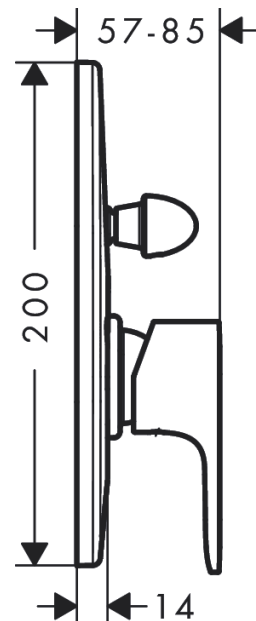

#### product features

- 2 functions
- maximum flow rate at 3 bar: 30,7 l/min
- flow rate for bath spout at 3 bar: 30,7 l/min
- flow rate of hand shower at 3 bar: 27,4 l/min
- diverter with automatic resetting
- connection type: basic set
- min. operating pressure: 1 bar
- max. operating pressure: 10 bar

### Product image

### Scale drawing

### Spare part list

Year of production: >06/22

Pos.	Description	Article Number	Price	PU
1	handle	94654670	€ 67,00	1
2	screw cover	96338610	€ 4,88	1
3	escutcheon bath/shower mixer	95011670	€ 67,00	1
4	O-Ring 48x3	95508000	€ 3,21	1
5	flange	96348670	€ 17,02	1
6	diverter assy with sleeve and handle	95015000	€ 100,44	1
7	diverter knob cpl.	95013670	€ 20,94	1
8	hollow set screw M4x10	97667000	€ 3,21	1
9	cover cap	95433000	€ 5,24	1
10	hollow screw	96065000	€ 5,24	1
11	O-ring 14x3	98130000	€ 3,21	1
12	O-ring 10x1,5	98123000	€ 3,21	1
13	O-ring 16x2,5	98134000	€ 3,21	1
14	O-ring 13x2	98128000	€ 3,21	1
15	selector assy	96937000	€ 18,33	1
16	extension set 28 mm tub mixer	32498000	€ 162,08	1
17	O-ring 12x1,5	98430000	€ 3,21	1
18	concealed item	31741180	-	1