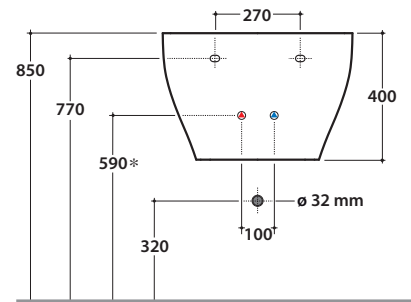

# GLOBO

Ceramic antibacterial effect  
BATAFORM®

Glazed product with  
CERASLIDE®

Cod. **GE061BI**

Basin 62.50 h40 cm. With high sink. Wall-hung installation. Fixing kit included.  
Weight 29 Kg

\* For taps mounted on counter top