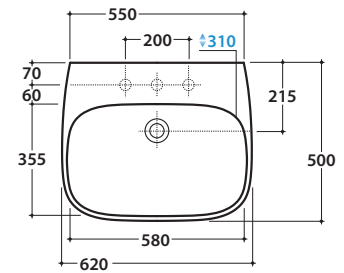

# GLOBO

Ceramic antibacterial effect  
BATAFORM®

Glazed product with  
CERASLIDE®

Cod. **GE061BI**

Basin 62.50 h40 cm. With high sink. Wall-hung installation. Fixing kit included.  
Weight 29 Kg

\* For taps mounted on counter top