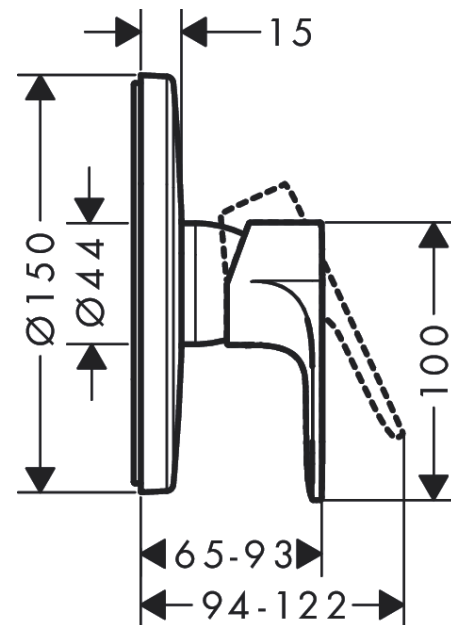

Rebris S

Single lever shower mixer for concealed installation for iBox universal

Surfaces: **Chrome** Article Number: **72667000**

Description

product features

- 1 function
- maximum flow rate at 3 bar: 23,4 l/min
- ceramic cartridge
- temperature limitation adjustable
- connection type: basic set
- min. operating pressure: 1 bar
- max. operating pressure: 10 bar

Design awards

reddot winner 2022

Certificates

Product image

Scale drawing

Flowchart

Rebris S
Single lever shower mixer for concealed installation for iBox universal
 Surfaces: **Chrome** Article Number: **72667000**

Exploded Drawing

Year of production: >06/22

Rebris S**Single lever shower mixer for concealed installation for iBox universal**Surfaces: **Chrome** Article Number: **72667000****Spare part list**

Year of production: >06/22

Pos.	Description	Article Number	Price	PU
1	handle	94654000	€ 44,63	1
2	screw cover	96338000	€ 3,21	1
3	escutcheon Ø 150 mm	98792000	€ 57,12	1
4	O-ring 43x3	98418000	€ 3,21	1
5	sleeve	98790000	€ 28,20	1
6	holder for escutcheon	98793000	€ 35,94	1
7	set of fixing screws	96454000	€ 8,45	1
8	nut	98796000	€ 35,94	1
9	O-ring 39x1,5	98400000	€ 3,21	1
10	O-ring 30x1,5	98433000	€ 3,21	1
11	cartridge, assy	92730000	€ 57,12	1
12	locking screw for handle	95140000	€ 5,24	1
13	seal	95008000	€ 8,45	1
14	hexagon socket screw M5x35	95209000	€ 3,21	1
15	O-ring 16x2	98133000	€ 3,21	1
16	noise reduction	94073000	€ 22,37	1
17	extension 25 mm	13595000	-	1
18	set of fixing screws	97747000	€ 3,21	1
19	set of screws	93244000	€ 8,45	1
20	extension 22 mm (Ø 150 mm)	13597000	-	1
a	concealed item	01800180	-	1