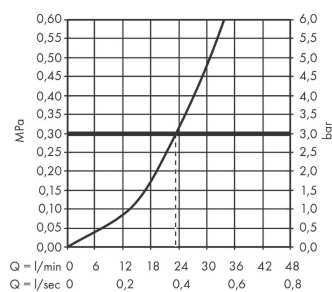

Rebris S

Single lever shower mixer for concealed installation for iBox universal

Surfaces: **Chrome** Article Number: **72667000**

Description

product features

- 1 function
- maximum flow rate at 3 bar: 23,4 l/min
- ceramic cartridge
- temperature limitation adjustable
- connection type: basic set
- min. operating pressure: 1 bar
- max. operating pressure: 10 bar

Design awards

reddot winner 2022

Certificates

Product image

Scale drawing

Flowchart

Rebris S
Single lever shower mixer for concealed installation for iBox universal
 Surfaces: **Chrome** Article Number: **72667000**