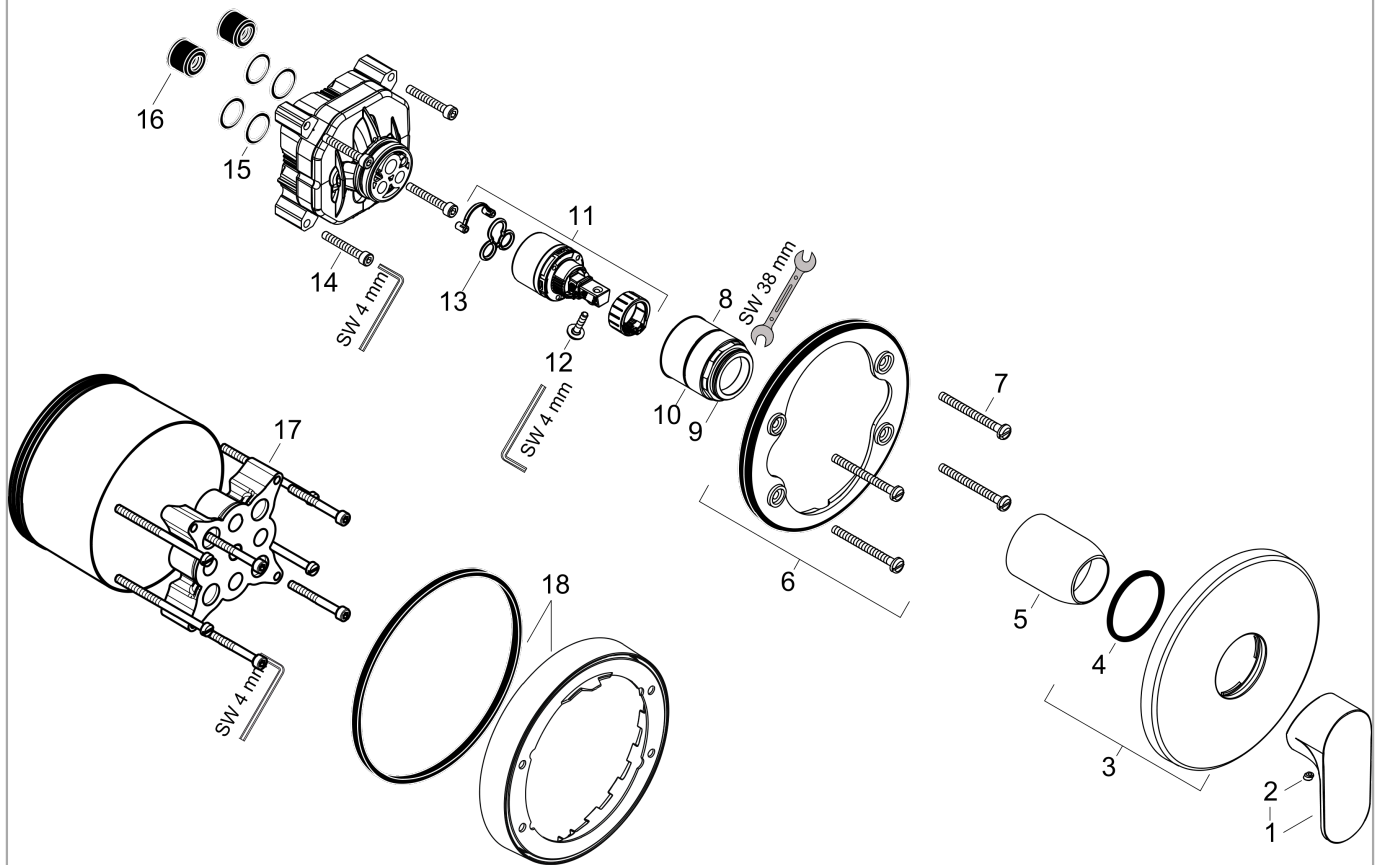

Rebris S

Single lever shower mixer for concealed installation for iBox universal

Surfaces: **Chrome** Article Number: **72667000**

Description

product features

- 1 function
- maximum flow rate at 3 bar: 23,4 l/min
- ceramic cartridge
- temperature limitation adjustable
- connection type: basic set
- min. operating pressure: 1 bar
- max. operating pressure: 10 bar

Design awards

reddot winner 2022

Certificates

Product image

Scale drawing

Flowchart

Rebris S
Single lever shower mixer for concealed installation for iBox universal
 Surfaces: **Chrome** Article Number: **72667000**

Exploded Drawing

Year of production: >06/22

Rebris S**Single lever shower mixer for concealed installation for iBox universal**Surfaces: **Chrome** Article Number: **72667000****Spare part list**

Year of production: >06/22

Pos.	Description	Article Number	Price	PU
1	handle	94654000	€ 44,63	1
2	screw cover	96338000	€ 3,21	1
3	escutcheon Ø 150 mm	98792000	€ 57,12	1
4	O-ring 43x3	98418000	€ 3,21	1
5	sleeve	98790000	€ 28,20	1
6	holder for escutcheon	98793000	€ 35,94	1
7	set of fixing screws	96454000	€ 8,45	1
8	nut	98796000	€ 35,94	1
9	O-ring 39x1,5	98400000	€ 3,21	1
10	O-ring 30x1,5	98433000	€ 3,21	1
11	cartridge, assy	92730000	€ 57,12	1
12	locking screw for handle	95140000	€ 5,24	1
13	seal	95008000	€ 8,45	1
14	hexagon socket screw M5x35	95209000	€ 3,21	1
15	O-ring 16x2	98133000	€ 3,21	1
16	noise reduction	94073000	€ 22,37	1
17	extension 25 mm	13595000	-	1
18	set of fixing screws	97747000	€ 3,21	1
19	set of screws	93244000	€ 8,45	1
20	extension 22 mm (Ø 150 mm)	13597000	-	1
a	concealed item	01800180	-	1