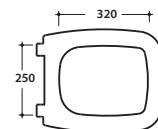

DAILY FLOOR MOUNTED WC DA002BI

CE EN 997:2015

GLOBO

Ceramic antibacterial effect
BATAFORM®

Drain 4/2,6 lt

Glazed product with
CERASLIDE®

Cod. **DA002BI**

Floor mounted Wc 53.37 h42 cm. Back to wall installation Drain 4 / 2,6 Lt. Fixing kit included. Weight 26 Kg

Seat-cover with hinge system
to quick release

Cod. **DAR20BI**

Removable duroplast seat-cover with soft-closing system. Weight 3 Kg

Cod. **VA079**

Elbow pipe for floor drain. Adjustable 13/15 cm. Weight 0,3 Kg

Cod. **VA076**

Pipe for wall drain 35cm

Cod. **VA132**

Flow reducer.