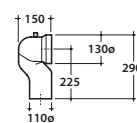

Cod. **VA076**

Pipe for wall drain 35cm