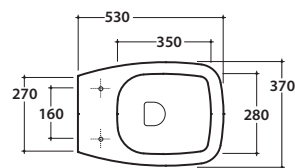

Seat-cover with hinge system
to quick release

Cod. **DAR20BI**

Removable duroplast seat-cover with soft-closing system. Weight 3 Kg