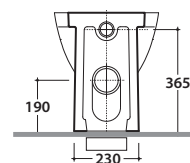

Seat-cover with hinge system
to quick release

Cod. **DAR20BI**

Removable duroplast seat-cover with soft-closing system. Weight 3 Kg