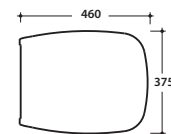

DAILY FLOOR MOUNTED WC DA002BI

CE EN 997:2015

GLOBO

Ceramic antibacterial effect
BATAFORM®

Drain 4/2,6 lt

Glazed product with
CERASLIDE®

Cod. **DA002BI**

Floor mounted Wc 53.37 h42 cm. Back to wall installation Drain 4 / 2,6 Lt. Fixing kit included. Weight 26 Kg

Seat-cover with hinge system
to quick release

Cod. **DAR20BI**

Removable duroplast seat-cover with soft-closing system. Weight 3 Kg

Cod. **VA079**

Elbow pipe for floor drain. Adjustable 13/15 cm. Weight 0,3 Kg

Cod. **VA076**

Pipe for wall drain 35cm

Cod. **VA132**

Flow reducer.