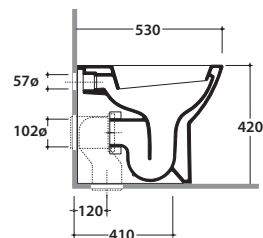

Seat-cover with hinge system
to quick release

Cod. **DAR20BI**

Removable duroplast seat-cover with soft-closing system. Weight 3 Kg

Cod. **VA079**

Elbow pipe for floor drain. Adjustable 13/15 cm. Weight 0,3 Kg

Cod. **VA076**

Pipe for wall drain 35cm

Cod. **VA132**

Flow reducer.