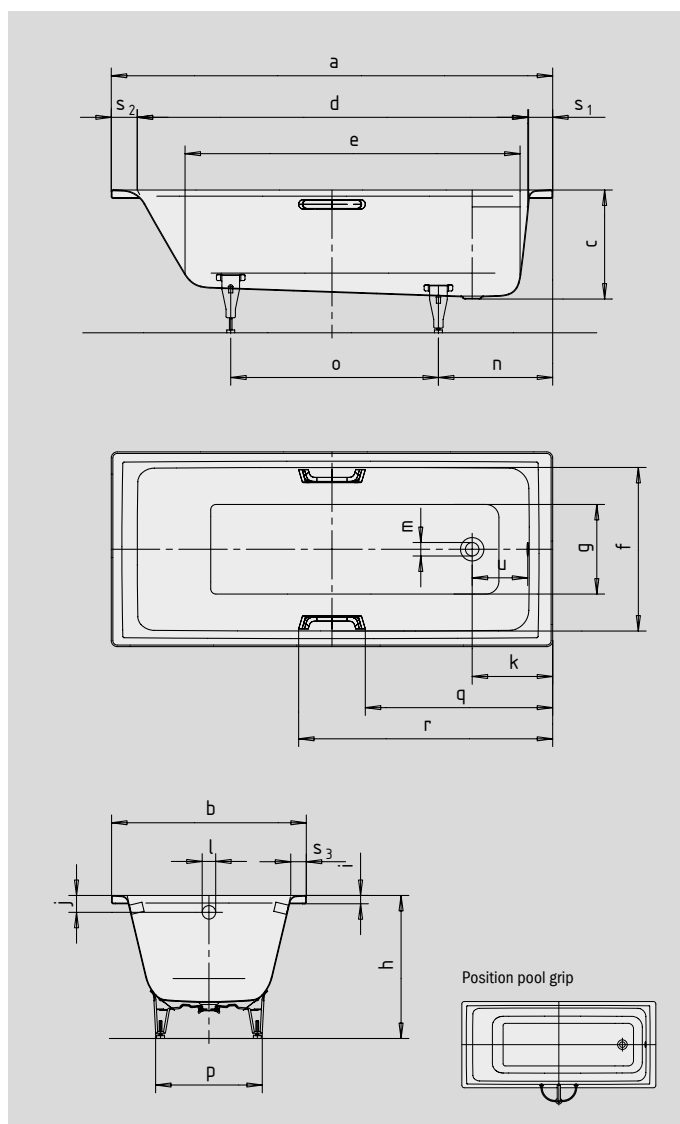

PURO PURO STAR

- straightlined, purist design
- one-seater bath with waste at foot end
- classic four-cornered model
- made of KALDEWEI steel enamel
- model available with 2 standard tap holes without extra charge (180 mm centres)

Similar illustration

GRIP ELEGANT PURISM

Model No.		691	693	653	655	696	698
External length	a	1700	1700	1800	1800	1900	1900 mm
External width	b	800	800	800	800	900	900 mm
Depth	c	420	420	420	420	420	420 mm
Internal length (top)	d	1510	1510	1610	1610	1710	1710 mm
Internal length (bottom)	e	1280	1280	1380	1380	1480	1480 mm
Internal width (top)	f	630	630	670	670	770	770 mm
Internal width (bottom)	g	460	460	510	510	615	615 mm
Height with feet	h	552-565	552-565	553-563	553-563	546-554	546-554 mm
Height of rim	i	32	32	32	32	32	32 mm
Distance top edge to centre of overflow hole	j	65	65	65	65	65	65 mm
Distance bath edge (foot) to centre of drain hole	k	310	310	310	310	310	310 mm
Diameter of overflow hole	l	52	52	52	52	52	52 mm
Diameter of drain hole	m	52	52	52	52	52	52 mm
Distance foot end of bath edge to centre of foot	n	445	445	460	460	395	395 mm
Distance between the feet	o	755	755	820	820	945	945 mm
Max. width of feet	p	480	480	520	520	630	630 mm
Distance bath edge (foot end) to where grip/handle starts	q	-	721,5	-	771,5	-	821,5 mm
Distance bath edge (foot end) to where grip/handle ends	r	-	978,5	-	1028,5	-	1078,5 mm
Width of rim (foot end; head end; lengthwise)	s ₁ ; s ₂ ; s ₃	90; 100; 85	90; 100; 85	90; 100; 60	90; 100; 60	90; 100; 65	90; 100; 65 mm
Distance between centre holes	u	214	214	214	214	214	214 mm
Water volume** in litres		141	141	170	170	232	232
Weight of the enamelled bath in kg		53	53	55	55	64	64
Anti-slip		348 x 348	348 x 348	396 x 396	396 x 396	396 x 396	396 x 396 mm
Full anti-slip		924 x 348	924 x 348	1020 x 396	1020 x 396	1116 x 396	1116 x 396 mm

Subject to technical alterations, tolerances and errors. Similar illustration.
** 70 litres displacement on average.

KALDEWEI