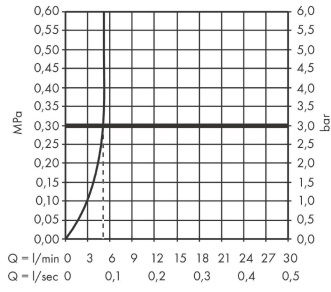

Rebris E

Single lever basin mixer 80 with pop-up waste set

Surfaces: **Chrome** Article Number: **72550000**

Description

product features

- consists of: single lever basin mixer, waste set
- ComfortZone 80
- projection: 121 mm
- spout height: 84 mm
- spray type: normal spray
- maximum flow rate at 3 bar: 5 l/min
- ceramic cartridge
- temperature limitation adjustable
- suitable for continuous flow water heaters
- pop-up waste set G 1¼
- material waste set: synthetic
- connection type: G ¾ connections
- connection dimension: DN15

Technology

Design awards

Certificates

Product image

Scale drawing

Rebris E
Single lever basin mixer 80 with pop-up waste set
 Surfaces: **Chrome** Article Number: **72550000**

Flowchart

Rebris E
Single lever basin mixer 80 with pop-up waste set
 Surfaces: **Chrome** Article Number: **72550000**