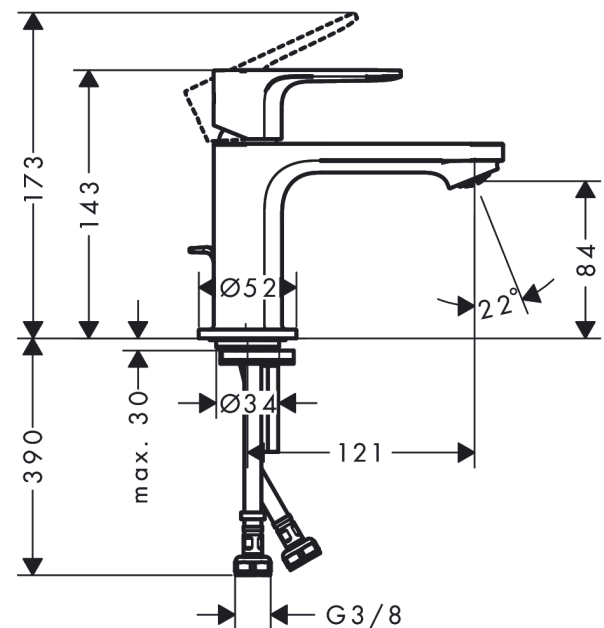

Scale drawing