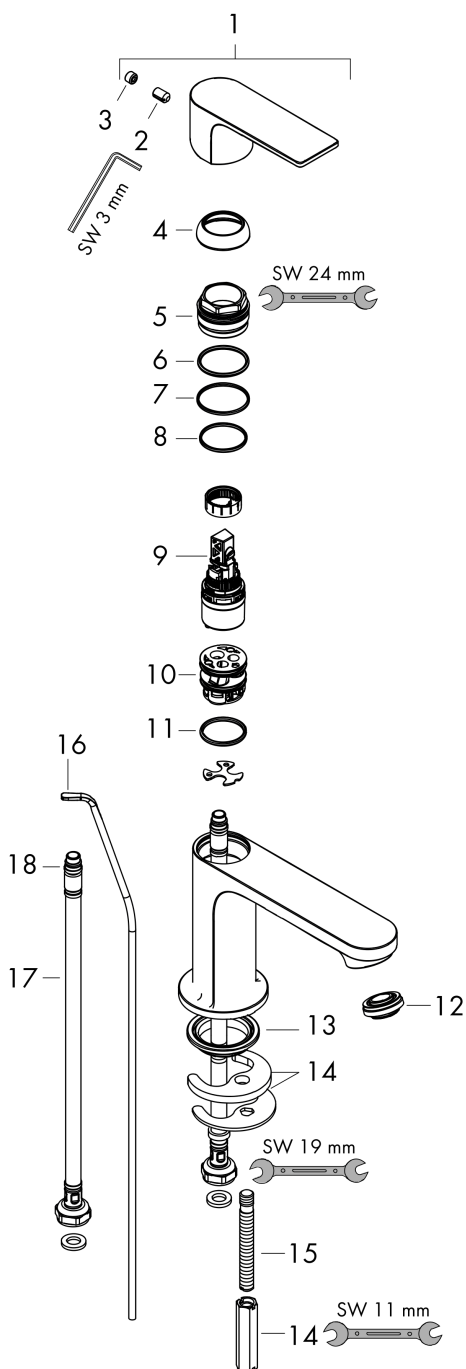

Rebris E

Single lever basin mixer 80 with pop-up waste set

Surfaces: **Chrome** Article Number: **72550000**

Description

product features

- consists of: single lever basin mixer, waste set
- ComfortZone 80
- projection: 121 mm
- spout height: 84 mm
- spray type: normal spray
- maximum flow rate at 3 bar: 5 l/min
- ceramic cartridge
- temperature limitation adjustable
- suitable for continuous flow water heaters
- pop-up waste set G 1¼
- material waste set: synthetic
- connection type: G ¾ connections
- connection dimension: DN15

Exploded Drawing

Year of production: >06/22

Rebris E
Single lever basin mixer 80 with pop-up waste set
 Surfaces: **Chrome** Article Number: **72550000**

Spare part list

Year of production: >06/22

| Pos. | Description | Article Number | Price | PU |
|------|-------------------------------------|----------------|---------|----|
| 1 | handle | 94643000 | € 44,63 | 1 |
| 2 | hollow set screw M6x10 DIN 916 | 96029000 | € 3,21 | 1 |
| 3 | screw cover | 95704000 | € 3,21 | 1 |
| 4 | flange | 98863000 | € 44,63 | 1 |
| 5 | nut | 98864000 | € 35,94 | 1 |
| 6 | O-ring 24x2 | 98388000 | € 3,21 | 1 |
| 7 | O-ring 27x1,5 | 92527000 | € 11,31 | 1 |
| 8 | O-ring 25x1,5 | 98146000 | € 3,21 | 1 |
| 9 | cartridge, assy | 95973001 | € 70,57 | 1 |
| 10 | adapter for cartridge | 98866000 | € 28,20 | 1 |
| 11 | O-ring 23x2 | 98398000 | € 3,21 | 1 |
| 12 | aerator M24x1 (5 l/min) | 94364000 | € 8,45 | 1 |
| 13 | seal Ø 42 | 98722000 | € 5,24 | 1 |
| 14 | fixing set | 96016000 | € 28,20 | 1 |
| 15 | screw M8 x 68 | 97736000 | € 5,24 | 1 |
| 16 | pull rod | 96657000 | € 11,31 | 1 |
| 17 | connection hose 450 mm M8x0,75 G3/8 | 97206000 | € 28,20 | 1 |
| 18 | O-ring 6,6x1,6 | 93019000 | € 3,21 | 1 |
| a | pop up waste | 94139000 | - | 1 |