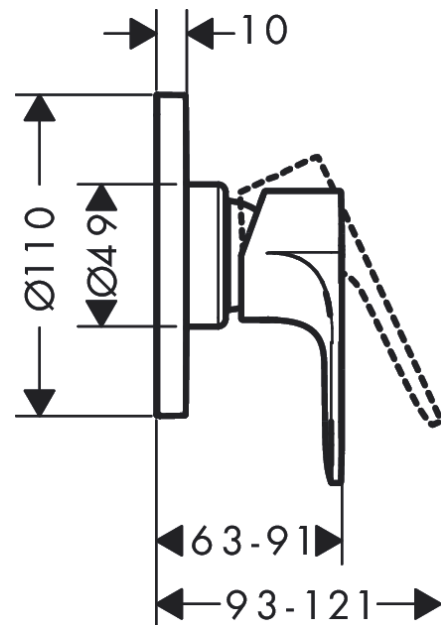

Rebris S
Single lever shower mixer for concealed installation
 Surfaces: **Chrome** Article Number: **72649000**

Description

product features

- 1 function
- maximum flow rate at 3 bar: 28,7 l/min
- connection type: basic set
- min. operating pressure: 1 bar
- max. operating pressure: 10 bar

Design awards

reddot winner 2022

Certificates

Product image

Scale drawing

Flowchart