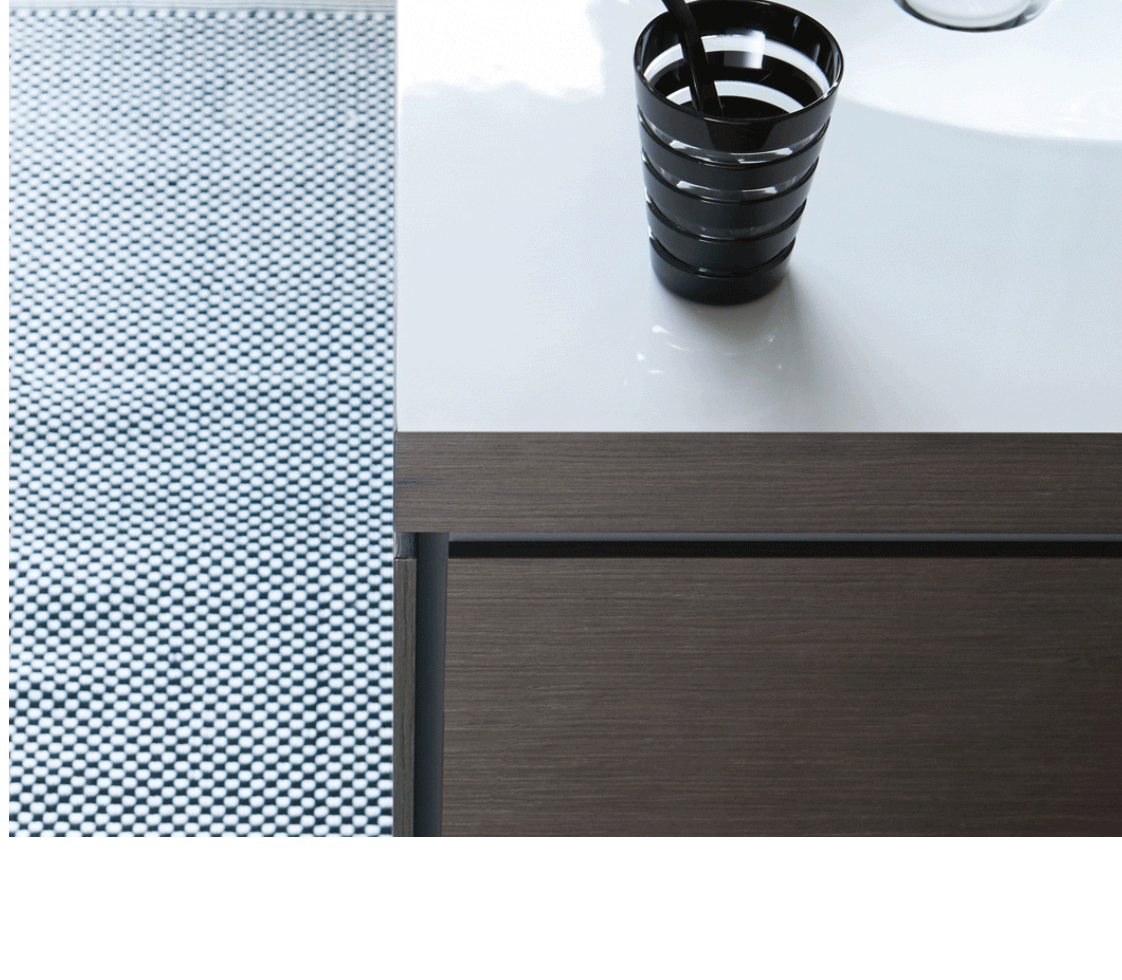

c-bonded. Новая технология. Новый минимализм

Darling New, серия для индивидуалистов, представляет новинку: Darling New c-bonded. Созданный на основе кардинально нового технического решения разработки Duravit, умывальник скрепляется с раковиной новым технологическим способом.

Darling New →

Благодаря точному прилеганию умывальника и тумбочки, а также за счет белого глянцевого лака поверхность L-Cube создает впечатление монолитного минимализма во всем великолепии.

L-Cube →