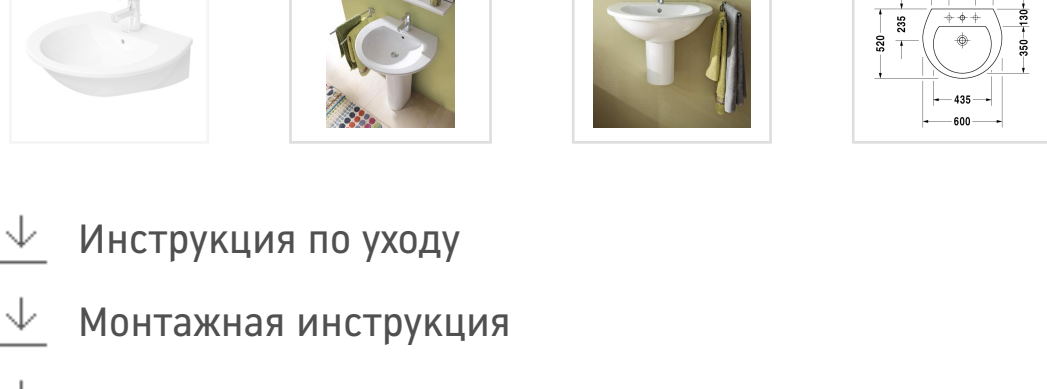

Darling New

Darling New Умыва...
Соответствующая про...
Узнать еще
Ознакомьтесь с сери...

Darling New Умывальник

- Инструкция по уходу
- Монтажная инструкция
- Руководство по эксплуатации
- CAD и данные по планированию

Номер артикула 262160
с переливом, с плоскостью под смеситель, глазуровка снизу, 600 мм
Design by sieger design

Размеры
600 мм

Варианты
1 готовое отверстие под смеситель 2621600000

Также доступно с WonderGliss
Керамика, покрытая WonderGliss, будет оставаться гладкой, привлекательной и чистой в течение долгого времени

Цвета

Отправить запрос в магазин →