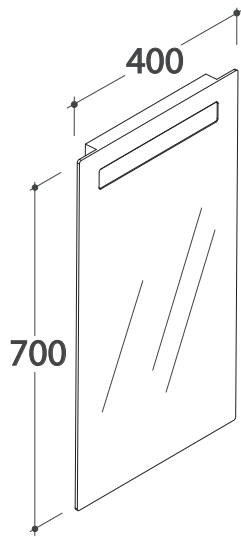

# MIRROR FRAME 40 BPS040

# GLOBO

Cod. **BPS040**

Polished edge led backlight mirror 40.70 cm with touch-switch and stainless steel frame. Energy efficiency class A+. Weight 6,5 Kg