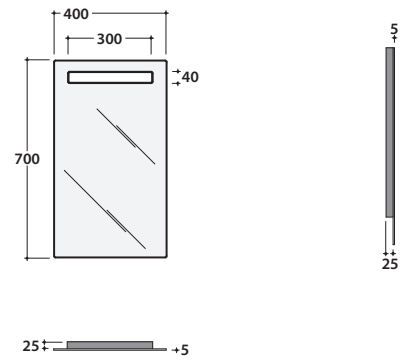

# MIRROR FRAME 40 BPS040

# GLOBO

Cod. **BPS040**

Polished edge led backlight mirror 40.70 cm with touch-switch and stainless steel frame. Energy efficiency class A+. Weight 6,5 Kg