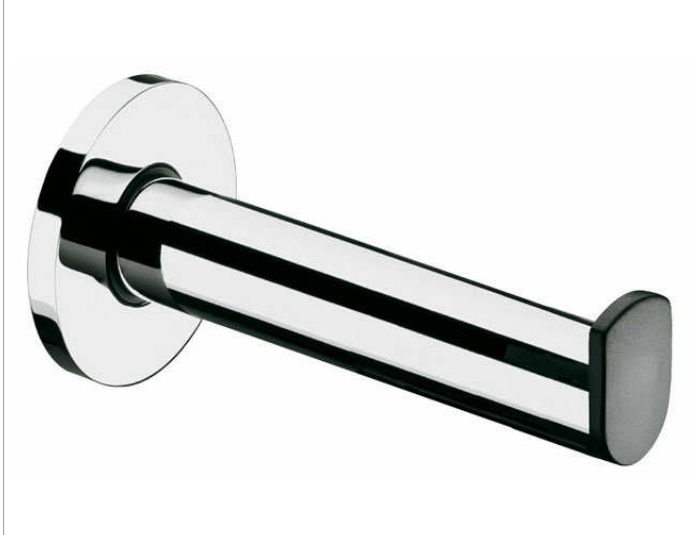

Plan
14911010000 Towel hook

PRODUCT

DRAWING

PRODUCT ATTRIBUTES

with door buffer, black

SURFACE

chrome-plated

DIMENSION

91 mm

SPECIFICATIONS

KEUCO PLAN towel hook 14911010000
Chrome-plated towel hook, in a stylish yet functional design
Buffer black ABS synthetic
Rosette Ø 55 mm
Easy to clean
Depth 91 mm
The towel hook is fitted with 2 hidden fixing points
incl. corrosion-free mounting material