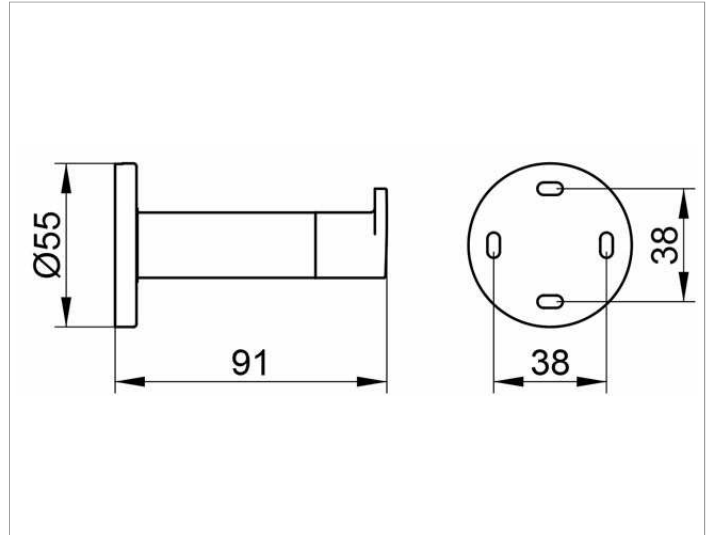

Plan
14911010000 Towel hook

PRODUCT

DRAWING

PRODUCT ATTRIBUTES

with door buffer, black

SURFACE

chrome-plated

DIMENSION

91 mm

SPECIFICATIONS

KEUCO PLAN towel hook 14911010000
Chrome-plated towel hook, in a stylish yet functional design
Buffer black ABS synthetic
Rosette Ø 55 mm
Easy to clean
Depth 91 mm
The towel hook is fitted with 2 hidden fixing points
incl. corrosion-free mounting material