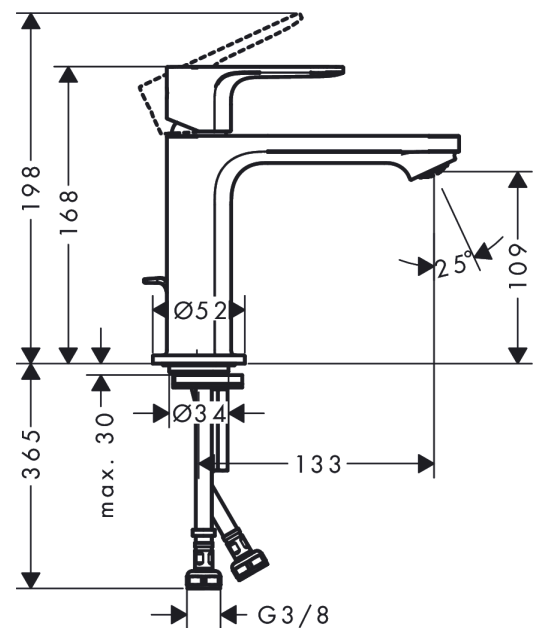

Rebris E

Single lever basin mixer 110 CoolStart EcoSmart+ with pop-up waste set

Surfaces: **Chrome** Article Number: **72589000**

Description

product features

- consists of: single lever basin mixer, waste set
- ComfortZone 110
- projection: 133 mm
- spout height: 109 mm
- spray type: normal spray
- maximum flow rate at 3 bar: 4 l/min
- ceramic cartridge
- temperature limitation adjustable
- suitable for continuous flow water heaters
- pop-up waste set G 1¼
- material waste set: synthetic
- connection type: G ¾ connections
- connection dimension: DN15
- cold water in middle position

Technology

Design awards

Product image

Scale drawing

Rebris E
Single lever basin mixer 110 CoolStart EcoSmart+ with pop-up waste set
 Surfaces: **Chrome** Article Number: **72589000**

Flowchart

Rebris E

Single lever basin mixer 110 CoolStart EcoSmart+ with pop-up waste set

Surfaces: **Chrome** Article Number: **72589000**

Exploded Drawing

Year of production: >06/22

Rebris E

Single lever basin mixer 110 CoolStart EcoSmart+ with pop-up waste set

Surfaces: **Chrome** Article Number: **72589000**

Spare part list

Year of production: >06/22

Pos.	Description	Article Number	Price	PU
1	handle	94645000	€ 44,63	1
2	screw cover	95704000	€ 3,21	1
3	hollow set screw M6x10 DIN 916	96029000	€ 3,21	1
4	flange	98863000	€ 44,63	1
5	nut	98864000	€ 35,94	1
6	O-ring 24x2	98388000	€ 3,21	1
7	O-ring 27x1,5	92527000	€ 11,31	1
8	O-ring 25x1,5	98146000	€ 3,21	1
9	cartridge, assy	95973001	€ 70,57	1
10	adapter for cartridge	95975000	€ 8,45	1
11	O-ring 23x2	98398000	€ 3,21	1
12	aerator M24x1 (4,5 l/min)	94364001	-	1
13	seal Ø 42	98722000	€ 5,24	1
14	fixing set	96016000	€ 28,20	1
15	screw M8 x 68	97736000	€ 5,24	1
16	pull rod	96657000	€ 11,31	1
17	connection hose 450 mm M8x0,75 G3/8	97206000	€ 28,20	1
18	O-ring 6,6x1,6	93019000	€ 3,21	1
a	pop up waste	94139000	-	1