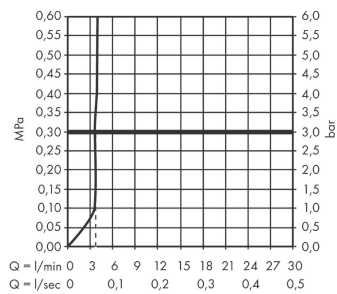

Rebris E

Single lever basin mixer 110 CoolStart EcoSmart+ with pop-up waste set

Surfaces: **Chrome** Article Number: **72589000**

Description

product features

- consists of: single lever basin mixer, waste set
- ComfortZone 110
- projection: 133 mm
- spout height: 109 mm
- spray type: normal spray
- maximum flow rate at 3 bar: 4 l/min
- ceramic cartridge
- temperature limitation adjustable
- suitable for continuous flow water heaters
- pop-up waste set G 1¼
- material waste set: synthetic
- connection type: G ¾ connections
- connection dimension: DN15
- cold water in middle position

Technology

Design awards

Product image

Scale drawing

Rebris E
Single lever basin mixer 110 CoolStart EcoSmart+ with pop-up waste set
 Surfaces: **Chrome** Article Number: **72589000**

Flowchart

Rebris E

Single lever basin mixer 110 CoolStart EcoSmart+ with pop-up waste set

Surfaces: **Chrome** Article Number: **72589000**

Exploded Drawing

Year of production: >06/22

Rebris E

Single lever basin mixer 110 CoolStart EcoSmart+ with pop-up waste set

Surfaces: **Chrome** Article Number: **72589000**