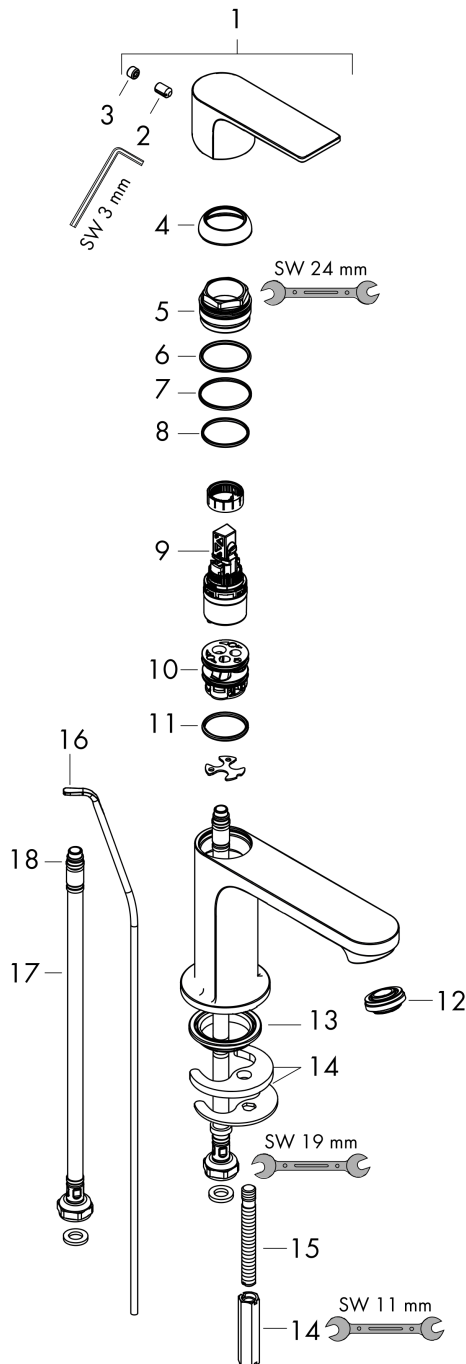

Rebris E

Single lever basin mixer 110 CoolStart EcoSmart+ with pop-up waste set

Surfaces: **Chrome** Article Number: **72589000**

Description

product features

- consists of: single lever basin mixer, waste set
- ComfortZone 110
- projection: 133 mm
- spout height: 109 mm
- spray type: normal spray
- maximum flow rate at 3 bar: 4 l/min
- ceramic cartridge
- temperature limitation adjustable
- suitable for continuous flow water heaters
- pop-up waste set G 1¼
- material waste set: synthetic
- connection type: G ¾ connections
- connection dimension: DN15
- cold water in middle position

Technology

Design awards

Product image

Scale drawing

Rebris E
Single lever basin mixer 110 CoolStart EcoSmart+ with pop-up waste set
 Surfaces: **Chrome** Article Number: **72589000**

Flowchart

Rebris E

Single lever basin mixer 110 CoolStart EcoSmart+ with pop-up waste set

Surfaces: **Chrome** Article Number: **72589000**

Exploded Drawing

Year of production: >06/22

Rebris E

Single lever basin mixer 110 CoolStart EcoSmart+ with pop-up waste set

Surfaces: **Chrome** Article Number: **72589000**

Spare part list

Year of production: >06/22

Pos.	Description	Article Number	Price	PU
1	handle	94645000	€ 44,63	1
2	screw cover	95704000	€ 3,21	1
3	hollow set screw M6x10 DIN 916	96029000	€ 3,21	1
4	flange	98863000	€ 44,63	1
5	nut	98864000	€ 35,94	1
6	O-ring 24x2	98388000	€ 3,21	1
7	O-ring 27x1,5	92527000	€ 11,31	1
8	O-ring 25x1,5	98146000	€ 3,21	1
9	cartridge, assy	95973001	€ 70,57	1
10	adapter for cartridge	95975000	€ 8,45	1
11	O-ring 23x2	98398000	€ 3,21	1
12	aerator M24x1 (4,5 l/min)	94364001	-	1
13	seal Ø 42	98722000	€ 5,24	1
14	fixing set	96016000	€ 28,20	1
15	screw M8 x 68	97736000	€ 5,24	1
16	pull rod	96657000	€ 11,31	1
17	connection hose 450 mm M8x0,75 G3/8	97206000	€ 28,20	1
18	O-ring 6,6x1,6	93019000	€ 3,21	1
a	pop up waste	94139000	-	1