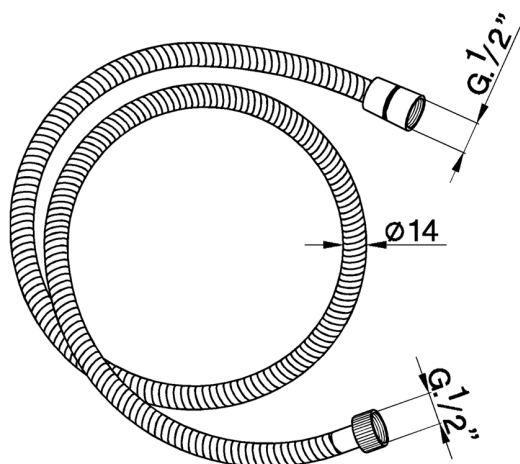

## Flexible hose SHOWER

MODEL **ZA009010**

Flexible hose, 150 cm Brass Flexible Hose

### AVAILABLE FINISHINGS

-  **21** 21 Chrome
-  **24** 24 Gold
-  **26** 26 Old Copper
-  **27** 27 Old Bronze
-  **2A** 2A Satin Brushed Nickel
-  **2B** 2B Polished Nickel