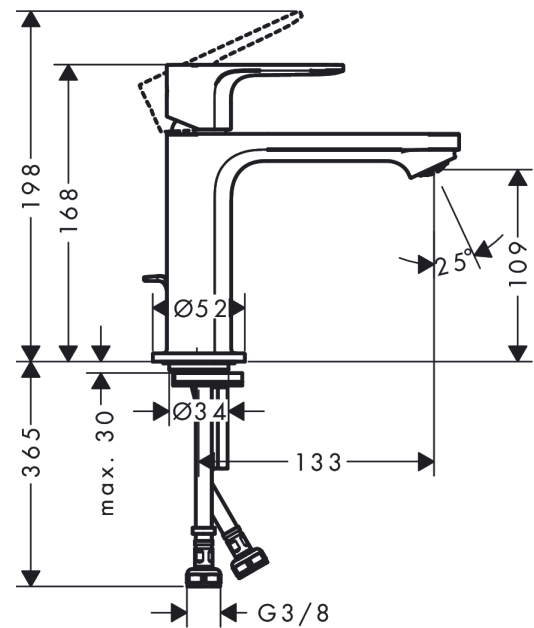

Rebris S
Single lever basin mixer 110 CoolStart with pop-up waste set
 Surfaces: **Chrome** Article Number: **72519000**

Description

product features

- consists of: single lever basin mixer, waste set
- ComfortZone 110
- projection: 133 mm
- spout height: 109 mm
- spray type: normal spray
- maximum flow rate at 3 bar: 5 l/min
- ceramic cartridge
- temperature limitation adjustable
- suitable for continuous flow water heaters
- pop-up waste set G 1¼
- material waste set: synthetic
- connection type: G ¾ connections
- connection dimension: DN15
- cold water in middle position

Technology

Design awards

Product image

Scale drawing

Rebris S
Single lever basin mixer 110 CoolStart with pop-up waste set
 Surfaces: **Chrome** Article Number: **72519000**

Flowchart

Rebris S
Single lever basin mixer 110 CoolStart with pop-up waste set
 Surfaces: **Chrome** Article Number: **72519000**

Exploded Drawing

Year of production: >06/22

Rebris S
Single lever basin mixer 110 CoolStart with pop-up waste set
 Surfaces: **Chrome** Article Number: **72519000**

Spare part list

Year of production: >06/22

Pos.	Description	Article Number	Price	PU
1	handle	94644000	€ 44,63	1
2	screw cover	95704000	€ 3,21	1
3	hollow set screw M6x10 DIN 916	96029000	€ 3,21	1
4	flange	98863000	€ 44,63	1
5	nut	98864000	€ 35,94	1
6	O-ring 24x2	98388000	€ 3,21	1
7	O-ring 27x1,5	92527000	€ 11,31	1
8	O-ring 25x1,5	98146000	€ 3,21	1
9	cartridge, assy	95973001	€ 70,57	1
10	adapter for cartridge	95975000	€ 8,45	1
11	O-ring 23x2	98398000	€ 3,21	1
12	aerator M24x1 (5 l/min)	94364000	€ 8,45	1
13	seal Ø 42	98722000	€ 5,24	1
14	fixing set	96016000	€ 28,20	1
15	screw M8 x 68	97736000	€ 5,24	1
16	pull rod	96657000	€ 11,31	1
17	connection hose 450 mm M8x0,75 G3/8	97206000	€ 28,20	1
18	O-ring 6,6x1,6	93019000	€ 3,21	1
a	pop up waste	94139000	-	1