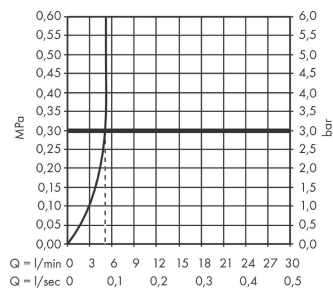

Rebris S
Single lever basin mixer 110 CoolStart with pop-up waste set
 Surfaces: **Chrome** Article Number: **72519000**

Description

product features

- consists of: single lever basin mixer, waste set
- ComfortZone 110
- projection: 133 mm
- spout height: 109 mm
- spray type: normal spray
- maximum flow rate at 3 bar: 5 l/min
- ceramic cartridge
- temperature limitation adjustable
- suitable for continuous flow water heaters
- pop-up waste set G 1¼
- material waste set: synthetic
- connection type: G ¾ connections
- connection dimension: DN15
- cold water in middle position

Technology

Design awards

Product image

Scale drawing

Rebris S
Single lever basin mixer 110 CoolStart with pop-up waste set
 Surfaces: **Chrome** Article Number: **72519000**

Flowchart

Rebris S
Single lever basin mixer 110 CoolStart with pop-up waste set
 Surfaces: **Chrome** Article Number: **72519000**