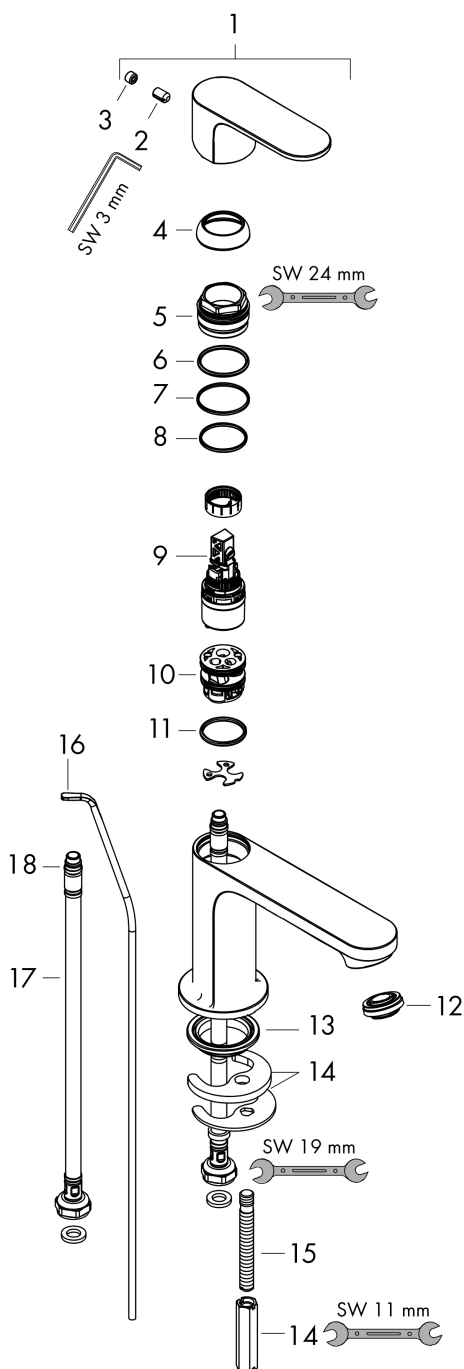

Rebris S
Single lever basin mixer 110 CoolStart with pop-up waste set
 Surfaces: **Chrome** Article Number: **72519000**

Description

product features

- consists of: single lever basin mixer, waste set
- ComfortZone 110
- projection: 133 mm
- spout height: 109 mm
- spray type: normal spray
- maximum flow rate at 3 bar: 5 l/min
- ceramic cartridge
- temperature limitation adjustable
- suitable for continuous flow water heaters
- pop-up waste set G 1¼
- material waste set: synthetic
- connection type: G ¾ connections
- connection dimension: DN15
- cold water in middle position

Technology

Design awards

Product image

Scale drawing

Rebris S
Single lever basin mixer 110 CoolStart with pop-up waste set
 Surfaces: **Chrome** Article Number: **72519000**

Flowchart

Rebris S
Single lever basin mixer 110 CoolStart with pop-up waste set
 Surfaces: **Chrome** Article Number: **72519000**

Exploded Drawing

Year of production: >06/22

Rebris S
Single lever basin mixer 110 CoolStart with pop-up waste set
 Surfaces: **Chrome** Article Number: **72519000**

Spare part list

Year of production: >06/22

Pos.	Description	Article Number	Price	PU
1	handle	94644000	€ 44,63	1
2	screw cover	95704000	€ 3,21	1
3	hollow set screw M6x10 DIN 916	96029000	€ 3,21	1
4	flange	98863000	€ 44,63	1
5	nut	98864000	€ 35,94	1
6	O-ring 24x2	98388000	€ 3,21	1
7	O-ring 27x1,5	92527000	€ 11,31	1
8	O-ring 25x1,5	98146000	€ 3,21	1
9	cartridge, assy	95973001	€ 70,57	1
10	adapter for cartridge	95975000	€ 8,45	1
11	O-ring 23x2	98398000	€ 3,21	1
12	aerator M24x1 (5 l/min)	94364000	€ 8,45	1
13	seal Ø 42	98722000	€ 5,24	1
14	fixing set	96016000	€ 28,20	1
15	screw M8 x 68	97736000	€ 5,24	1
16	pull rod	96657000	€ 11,31	1
17	connection hose 450 mm M8x0,75 G3/8	97206000	€ 28,20	1
18	O-ring 6,6x1,6	93019000	€ 3,21	1
a	pop up waste	94139000	-	1