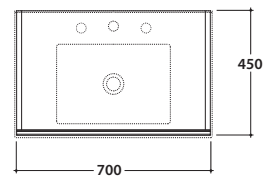

ANITA BASIN HA071BI

CE EN 14688:2015

GLOBO

Ceramic antibacterial effect
BATAFORM®

Glazed product with
CERASLIDE®

Bagno di Colore
Available only in
Bianco Opaco

Cod. **HA071BI**

Washbasin 71.46 h16,5 cm. Wall-hung installation or on suspended base. Fixing kit included.
Weight 21 Kg

Cod. **HA011XX**

Finish **BO** (Bianco Opaco)

CI (Cipria)

PI (Pietra)

LA (Legno Alba)

LB (Legno Boston)

LO (Legno Orio)

Suspended base 70.45 h49 cm. with two drawers.
Weight 29 Kg.

Required space with open drawer: 82 cm.

Configuration internal containers for base HA011XX

Lower drawer

Upper drawer

Cod. **FI012BI**

Push open valve drain with ceramic top for basins with overflow. Weight 0,5 Kg