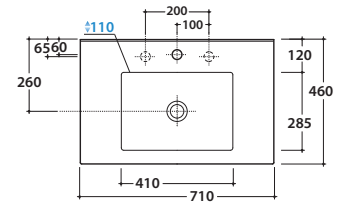

ANITA BASIN HA071BI

CE EN 14688:2015

GLOBO

Ceramic antibacterial effect
BATAFORM®

Glazed product with
CERASLIDE®

Bagno di Colore
Available only in
Bianco Opaco

Cod. **HA071BI**

Washbasin 71.46 h16,5 cm. Wall-hung installation or on suspended base. Fixing kit included.
Weight 21 Kg

Cod. **HA011XX**

Finish **BO** (Bianco Opaco)

CI (Cipria)

PI (Pietra)

LA (Legno Alba)

LB (Legno Boston)

LO (Legno Orio)

Suspended base 70.45 h49 cm. with two drawers.
Weight 29 Kg.

Required space with open drawer: 82 cm.

Configuration internal containers for base HA011XX

Lower drawer

Upper drawer

Cod. **FI012BI**

Push open valve drain with ceramic top for basins with overflow. Weight 0,5 Kg