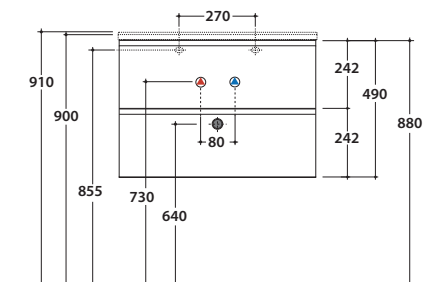

ANITA BASIN HA071BI

CE EN 14688:2015

GLOBO

Ceramic antibacterial effect
BATAFORM®

Glazed product with
CERASLIDE®

Bagno di Colore
Available only in
Bianco Opaco

Cod. **HA071BI**

Washbasin 71.46 h16,5 cm. Wall-hung installation or on suspended base. Fixing kit included.
Weight 21 Kg

Cod. **HA011XX**

Finish **BO** (Bianco Opaco)

CI (Cipria)

PI (Pietra)

LA (Legno Alba)

LB (Legno Boston)

LO (Legno Orio)

Suspended base 70.45 h49 cm. with two drawers.
Weight 29 Kg.

Required space with open drawer: 82 cm.

Configuration internal containers for base HA011XX

Lower drawer

Upper drawer

Cod. **FI012BI**

Push open valve drain with ceramic top for basins with overflow. Weight 0,5 Kg

Cod. **FI012CR**

Push open chromed valve drain for basins with overflow. Weight 0,5 Kg