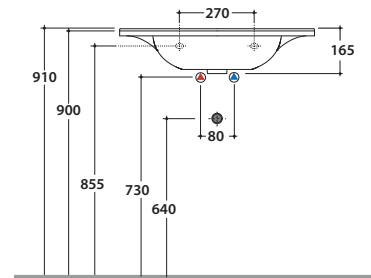

ANITA BASIN HA071BI

CE EN 14688:2015

GLOBO

Ceramic antibacterial effect
BATAFORM®

Glazed product with
CERASLIDE®

Bagno di Colore
Available only in
Bianco Opaco

Cod. **HA071BI**

Washbasin 71.46 h16,5 cm. Wall-hung installation or on suspended base. Fixing kit included.
Weight 21 Kg

Cod. **HA011XX**

Finish **BO** (Bianco Opaco)

CI (Cipria)

PI (Pietra)

LA (Legno Alba)

LB (Legno Boston)

LO (Legno Orio)

Suspended base 70.45 h49 cm. with two drawers.
Weight 29 Kg.

Required space with open drawer: 82 cm.

Configuration internal containers for base HA011XX

Lower drawer

Upper drawer

Cod. **FI012BI**

Push open valve drain with ceramic top for basins with overflow. Weight 0,5 Kg

Cod. **FI012CR**

Push open chromed valve drain for basins with overflow. Weight 0,5 Kg