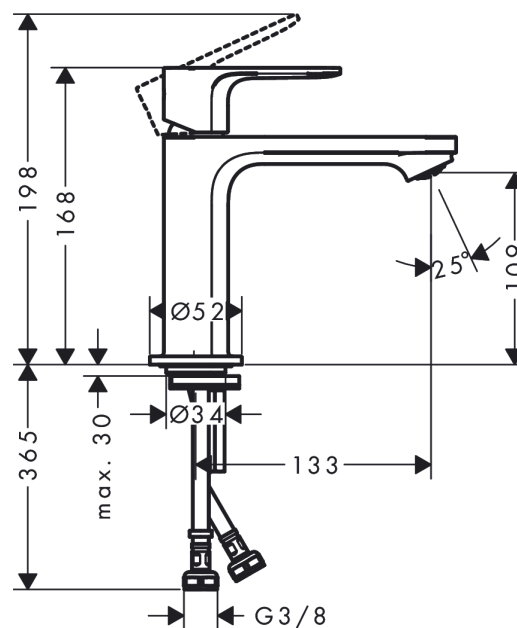

Rebris S
Single lever basin mixer 110 CoolStart without waste set
 Surfaces: **Matt Black** Article Number: **72520670**

Description

product features

- ComfortZone 110
- projection: 133 mm
- spout height: 109 mm
- spray type: normal spray
- maximum flow rate at 3 bar: 5 l/min
- ceramic cartridge
- temperature limitation adjustable
- suitable for continuous flow water heaters
- connection type: G 3/8 connections
- connection dimension: DN15
- cold water in middle position

Technology

Design awards

Certificates

Product image

Scale drawing

Flowchart

Rebris S
Single lever basin mixer 110 CoolStart without waste set
 Surfaces: **Matt Black** Article Number: **72520670**

Exploded Drawing

Year of production: >06/22

Rebris S
Single lever basin mixer 110 CoolStart without waste set
 Surfaces: **Matt Black** Article Number: **72520670**

Spare part list

Year of production: >06/22

Pos.	Description	Article Number	Price	PU
1	handle	94644670	€ 67,00	1
2	hollow set screw M6x10 DIN 916	96029000	€ 3,21	1
3	screw cover	95704610	€ 4,88	1
4	flange	98863670	€ 67,00	1
5	nut	98864000	€ 35,94	1
6	O-ring 24x2	98388000	€ 3,21	1
7	O-ring 27x1,5	92527000	€ 11,31	1
8	O-ring 25x1,5	98146000	€ 3,21	1
9	cartridge, assy	95973001	€ 70,57	1
10	adapter for cartridge	95975000	€ 8,45	1
11	O-ring 23x2	98398000	€ 3,21	1
12	aerator M24x1 (5 l/min)	94364000	€ 8,45	1
13	seal Ø 42	98722000	€ 5,24	1
14	fixing set	96016000	€ 28,20	1
15	screw M8 x 68	97736000	€ 5,24	1
16	connection hose 450 mm M8x0,75 G3/8	97206000	€ 28,20	1
17	O-ring 6,6x1,6	93019000	€ 3,21	1