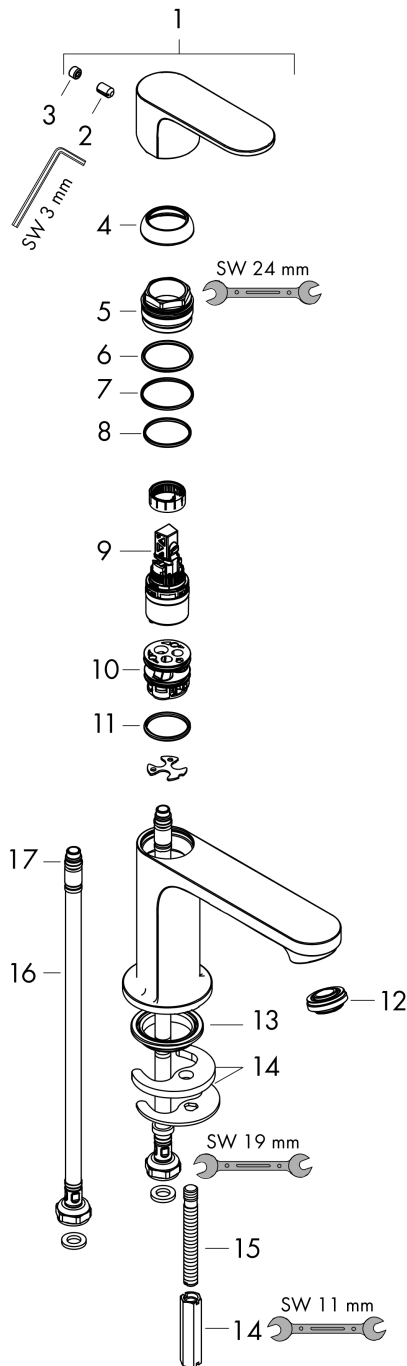

Rebris S
Single lever basin mixer 110 CoolStart without waste set
 Surfaces: **Matt Black** Article Number: **72520670**

Description

product features

- ComfortZone 110
- projection: 133 mm
- spout height: 109 mm
- spray type: normal spray
- maximum flow rate at 3 bar: 5 l/min
- ceramic cartridge
- temperature limitation adjustable
- suitable for continuous flow water heaters
- connection type: G 3/8 connections
- connection dimension: DN15
- cold water in middle position

Technology

Design awards

Certificates

Product image

Scale drawing

Flowchart

Rebris S
Single lever basin mixer 110 CoolStart without waste set
 Surfaces: **Matt Black** Article Number: **72520670**

Exploded Drawing

Year of production: >06/22

Rebris S
Single lever basin mixer 110 CoolStart without waste set
 Surfaces: **Matt Black** Article Number: **72520670**

Spare part list

Year of production: >06/22

Pos.	Description	Article Number	Price	PU
1	handle	94644670	€ 67,00	1
2	hollow set screw M6x10 DIN 916	96029000	€ 3,21	1
3	screw cover	95704610	€ 4,88	1
4	flange	98863670	€ 67,00	1
5	nut	98864000	€ 35,94	1
6	O-ring 24x2	98388000	€ 3,21	1
7	O-ring 27x1,5	92527000	€ 11,31	1
8	O-ring 25x1,5	98146000	€ 3,21	1
9	cartridge, assy	95973001	€ 70,57	1
10	adapter for cartridge	95975000	€ 8,45	1
11	O-ring 23x2	98398000	€ 3,21	1
12	aerator M24x1 (5 l/min)	94364000	€ 8,45	1
13	seal Ø 42	98722000	€ 5,24	1
14	fixing set	96016000	€ 28,20	1
15	screw M8 x 68	97736000	€ 5,24	1
16	connection hose 450 mm M8x0,75 G3/8	97206000	€ 28,20	1
17	O-ring 6,6x1,6	93019000	€ 3,21	1