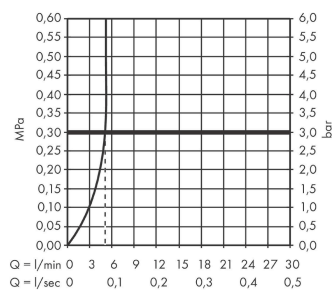

Rebris S
Single lever basin mixer 110 CoolStart without waste set
 Surfaces: **Matt Black** Article Number: **72520670**

Description

product features

- ComfortZone 110
- projection: 133 mm
- spout height: 109 mm
- spray type: normal spray
- maximum flow rate at 3 bar: 5 l/min
- ceramic cartridge
- temperature limitation adjustable
- suitable for continuous flow water heaters
- connection type: G 3/8 connections
- connection dimension: DN15
- cold water in middle position

Technology

Design awards

Certificates

Product image

Scale drawing

Flowchart

Rebris S
Single lever basin mixer 110 CoolStart without waste set
 Surfaces: **Matt Black** Article Number: **72520670**

Exploded Drawing