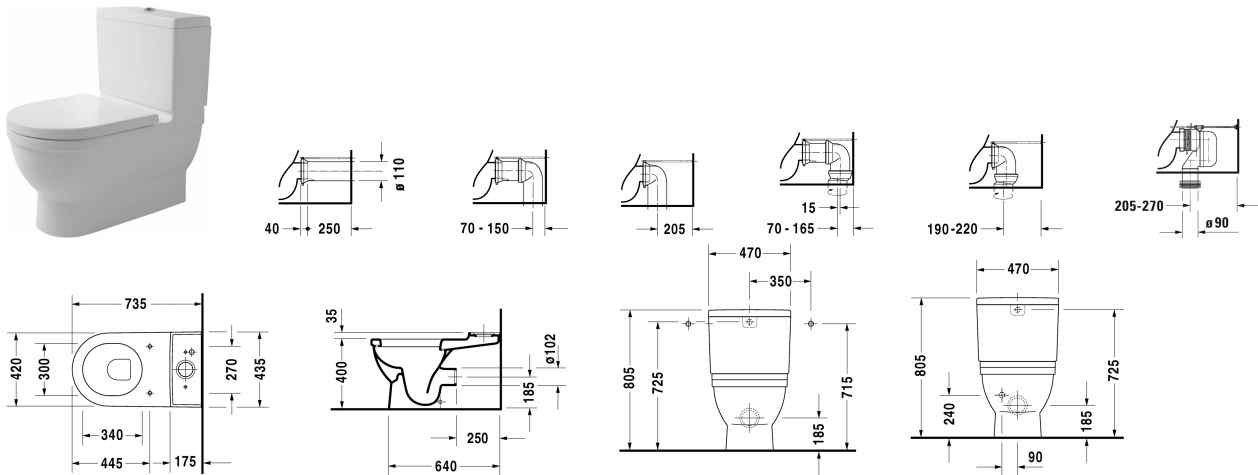

**Starck 3 Toilet close-coupled Big Toilet # 210409..00 / 210409..00**

| < 420 mm > |

Toilet close-coupled Big Toilet	Dimension	Weight	Order number
washdown model, (without cistern), fixings included, UWL class 2			
<b>Colors</b>			
00 White Alpin 20 HygieneGlaze (an antibacterial ceramic glaze that provides almost indefinite effectiveness)			
<b>Variant</b>			
♣ 6,0 l, Outlet for Vario connector set, for horizontal and vertical outlet, length adjustable from 70 - 220 mm, and vario connecting bend, vertical outlet from 205 - 270 mm	420 x 740 mm	40.300 kilogram	210409..00
♣ 6,0 l, Outlet for Vario connector set, for horizontal and vertical outlet, length adjustable from 70 - 220 mm, and vario connecting bend, vertical outlet from 205 - 270 mm	420 x 740 mm	40.300 kilogram	210409..00
Sanitary ceramics with the special WonderGliss surface finish will remain clean and attractive-looking for a long time to come. When ordering WonderGliss please add a "1" as eleventh digit to the model number.			
<b>Accessory</b>			
Vario connecting bend for vertical outlet	Ø 100 mm	0.700 kilogram	899025
Vario connector set incl. excenter	Ø 110 mm	1.500 kilogram	001422
<b>Suitable products</b>			
Toilet seat and cover hinges stainless steel, removable, with soft closure,			006779
Toilet seat and cover hinges stainless steel, without soft closure,			006771

**Starck 3 Toilet close-coupled Big Toilet # 210409..00 / 210409..00**

|< 420 mm >|

Cistern with Dual Flush mechanism, chrome, 6/3 l, for bottom left supply, 475 x 210 mm	475 x 210 mm	092810
Cistern with Dual Flush mechanism, chrome, 6/3 l, for side supply, 475 x 210 mm	475 x 210 mm	092800

*All drawings contain the necessary measurements which are subject to standard tolerances. They are stated in mm and are non-binding. Exact measurements, in particular for customised installation scenarios, can only be taken from the finished piece.*