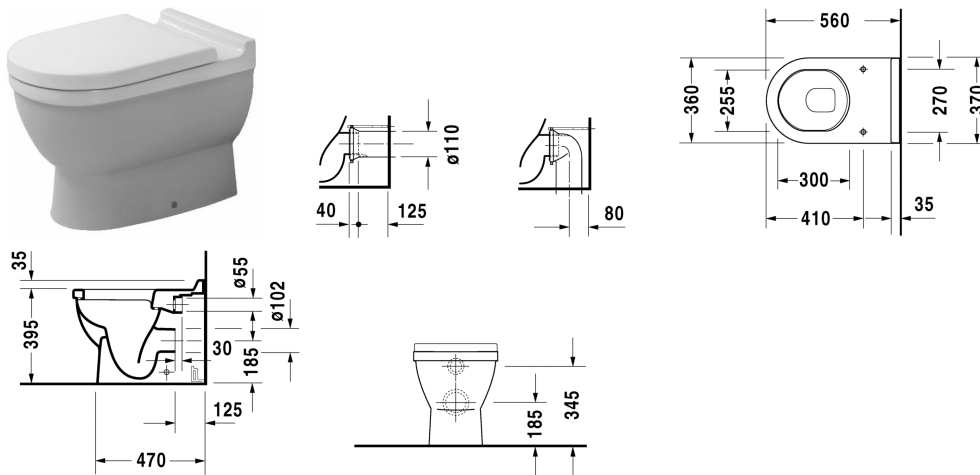

**Starck 3 Toilet floor standing # 012409..00 / 012409..00**

| < 360 mm > |

Toilet floor standing	Dimension	Weight	Order number
for independent water supply, washdown model, fixings included, horizontal outlet, UWL class 2, 6,0 l			
<b>Colors</b>			
00 White Alpin 20 HygieneGlaze (an antibacterial ceramic glaze that provides almost indefinite effectiveness)			
<b>Variant</b>			
◆	360 x 560 mm	27.600 kilogram	012409..00
◆	360 x 560 mm	27.600 kilogram	012409..00
Sanitary ceramics with the special WonderGliss surface finish will remain clean and attractive-looking for a long time to come. When ordering WonderGliss please add a "1" as eleventh digit to the model number.			
<b>Suitable products</b>			
Toilet seat and cover hinges stainless steel, without soft closure,			006381
Toilet seat and cover hinges stainless steel, removable, with soft closure,			006389

*All drawings contain the necessary measurements which are subject to standard tolerances. They are stated in mm and are non-binding. Exact measurements, in particular for customised installation scenarios, can only be taken from the finished piece.*