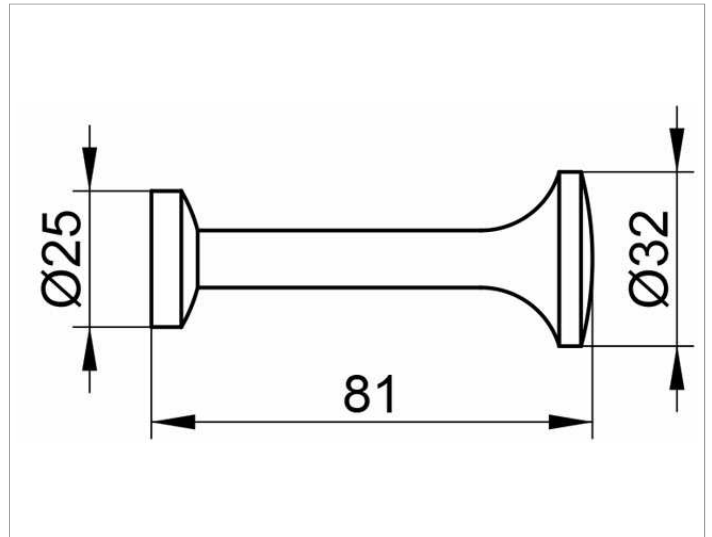

Elegance NEW
11616010000 Robe hook

PRODUCT

DRAWING

SURFACE

chrome-plated

SPECIFICATIONS

KEUCO ELEGANCE Towel hook double 11616010000
Chrome-plated Double towel hook with an elegant shape,
slightly shaped surface,
with a timeless design
Projection 82 mm
The Towel hook will be discretely mounted
incl. corrosion-free mounting material