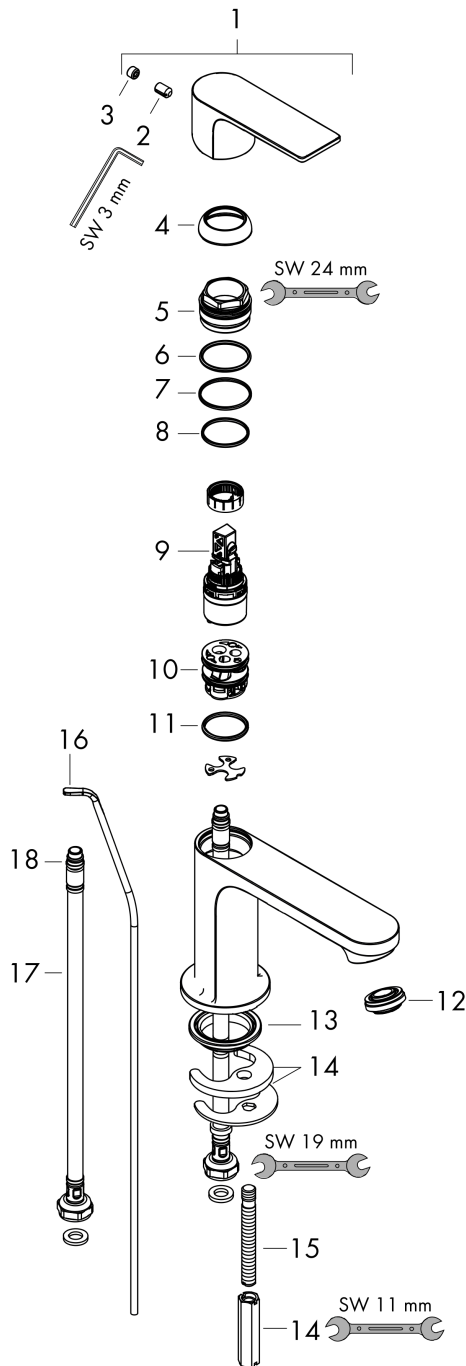

Rebris S

Single lever basin mixer 110 with pop-up waste set

Surfaces: **Chrome** Article Number: **72517000**

Description

product features

- consists of: single lever basin mixer, waste set
- ComfortZone 110
- projection: 133 mm
- spout height: 109 mm
- spray type: normal spray
- maximum flow rate at 3 bar: 5 l/min
- ceramic cartridge
- temperature limitation adjustable
- suitable for continuous flow water heaters
- pop-up waste set G 1¼
- material waste set: synthetic
- connection type: G ¾ connections
- connection dimension: DN15

Technology

Design awards

Product image

Scale drawing

Rebris S
Single lever basin mixer 110 with pop-up waste set
 Surfaces: **Chrome** Article Number: **72517000**

Flowchart

Rebris S
Single lever basin mixer 110 with pop-up waste set
 Surfaces: **Chrome** Article Number: **72517000**

Exploded Drawing

Year of production: >06/22

Rebris S
Single lever basin mixer 110 with pop-up waste set
 Surfaces: **Chrome** Article Number: **72517000**

Spare part list

Year of production: >06/22

Pos.	Description	Article Number	Price	PU
1	handle	94642000	€ 44,63	1
2	hollow set screw M6x10 DIN 916	96029000	€ 3,21	1
3	screw cover	95704000	€ 3,21	1
4	flange	98863000	€ 44,63	1
5	nut	98864000	€ 35,94	1
6	O-ring 24x2	98388000	€ 3,21	1
7	O-ring 27x1,5	92527000	€ 11,31	1
8	O-ring 25x1,5	98146000	€ 3,21	1
9	cartridge, assy	95973001	€ 70,57	1
10	adapter for cartridge	98866000	€ 28,20	1
11	O-ring 23x2	98398000	€ 3,21	1
12	aerator M24x1 (5 l/min)	94364000	€ 8,45	1
13	seal Ø 42	98722000	€ 5,24	1
14	fixing set	96016000	€ 28,20	1
15	screw M8 x 68	97736000	€ 5,24	1
16	pull rod	96657000	€ 11,31	1
17	connection hose 450 mm M8x0,75 G3/8	97206000	€ 28,20	1
18	O-ring 6,6x1,6	93019000	€ 3,21	1
a	pop up waste	94139000	-	1