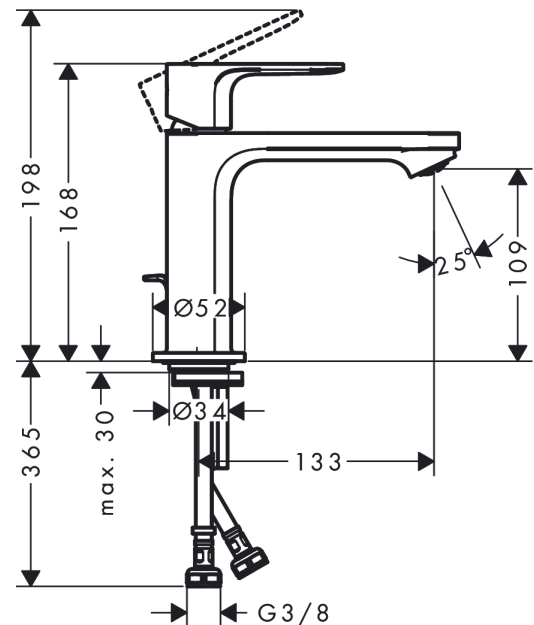

Rebris S

Single lever basin mixer 110 with pop-up waste set

Surfaces: **Chrome** Article Number: **72517000**

Description

product features

- consists of: single lever basin mixer, waste set
- ComfortZone 110
- projection: 133 mm
- spout height: 109 mm
- spray type: normal spray
- maximum flow rate at 3 bar: 5 l/min
- ceramic cartridge
- temperature limitation adjustable
- suitable for continuous flow water heaters
- pop-up waste set G 1¼
- material waste set: synthetic
- connection type: G ¾ connections
- connection dimension: DN15

Technology

Design awards

Product image

Scale drawing

Rebris S
Single lever basin mixer 110 with pop-up waste set
 Surfaces: **Chrome** Article Number: **72517000**

Flowchart

Rebris S
Single lever basin mixer 110 with pop-up waste set
 Surfaces: **Chrome** Article Number: **72517000**

Exploded Drawing

Year of production: >06/22

Rebris S
Single lever basin mixer 110 with pop-up waste set
 Surfaces: **Chrome** Article Number: **72517000**

Spare part list

Year of production: >06/22

Pos.	Description	Article Number	Price	PU
1	handle	94642000	€ 44,63	1
2	hollow set screw M6x10 DIN 916	96029000	€ 3,21	1
3	screw cover	95704000	€ 3,21	1
4	flange	98863000	€ 44,63	1
5	nut	98864000	€ 35,94	1
6	O-ring 24x2	98388000	€ 3,21	1
7	O-ring 27x1,5	92527000	€ 11,31	1
8	O-ring 25x1,5	98146000	€ 3,21	1
9	cartridge, assy	95973001	€ 70,57	1
10	adapter for cartridge	98866000	€ 28,20	1
11	O-ring 23x2	98398000	€ 3,21	1
12	aerator M24x1 (5 l/min)	94364000	€ 8,45	1
13	seal Ø 42	98722000	€ 5,24	1
14	fixing set	96016000	€ 28,20	1
15	screw M8 x 68	97736000	€ 5,24	1
16	pull rod	96657000	€ 11,31	1
17	connection hose 450 mm M8x0,75 G3/8	97206000	€ 28,20	1
18	O-ring 6,6x1,6	93019000	€ 3,21	1
a	pop up waste	94139000	-	1