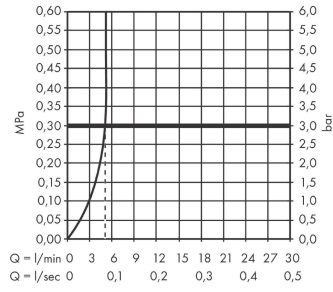

Rebris S

Single lever basin mixer 110 with pop-up waste set

Surfaces: **Chrome** Article Number: **72517000**

Description

product features

- consists of: single lever basin mixer, waste set
- ComfortZone 110
- projection: 133 mm
- spout height: 109 mm
- spray type: normal spray
- maximum flow rate at 3 bar: 5 l/min
- ceramic cartridge
- temperature limitation adjustable
- suitable for continuous flow water heaters
- pop-up waste set G 1¼
- material waste set: synthetic
- connection type: G ¾ connections
- connection dimension: DN15

Technology

Design awards

Product image

Scale drawing

Rebris S
Single lever basin mixer 110 with pop-up waste set
 Surfaces: **Chrome** Article Number: **72517000**

Flowchart

Rebris S
Single lever basin mixer 110 with pop-up waste set
 Surfaces: **Chrome** Article Number: **72517000**