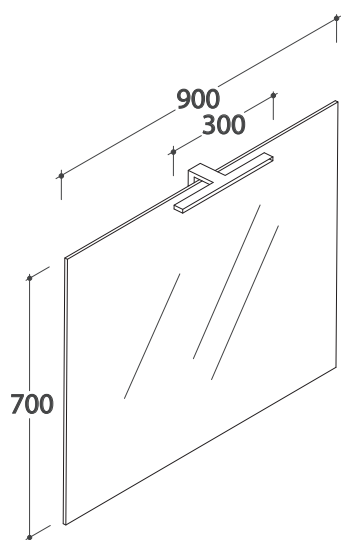

MIRROR FRAME 90 BPL090

GLOBO

Cod. **BPL090**

Polished edge mirror 90.70 cm with led lamp (adjustable as needed). No switch. Energy efficiency class A+. Weight 9,5 Kg