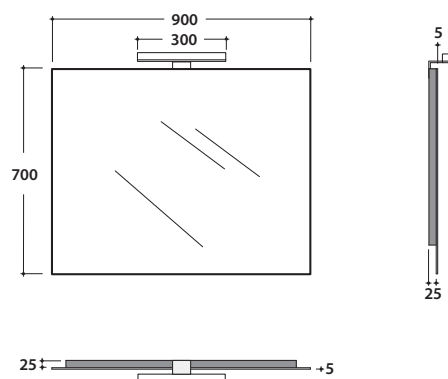

MIRROR FRAME 90 BPL090

GLOBO

Cod. **BPL090**

Polished edge mirror 90.70 cm with led lamp (adjustable as needed). No switch. Energy efficiency class A+. Weight 9,5 Kg