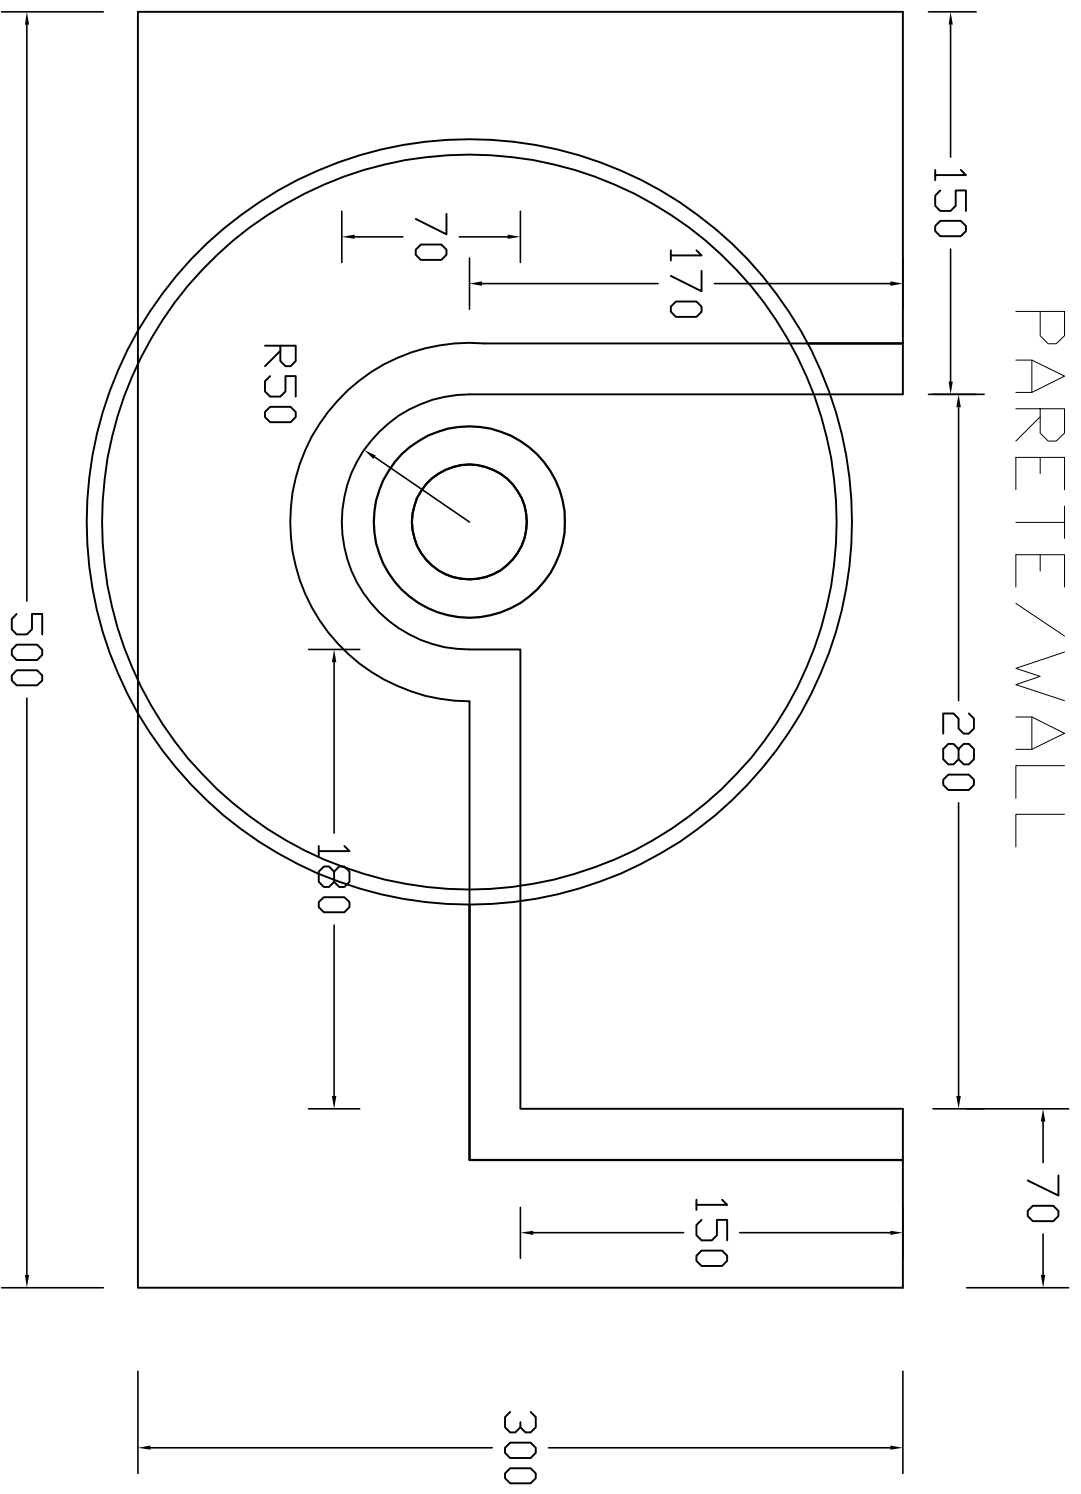

PARETE / WALL

TE040

DIMENSIONI MINIME PIANO  
MINIMUM SHELF DIMENSIONS