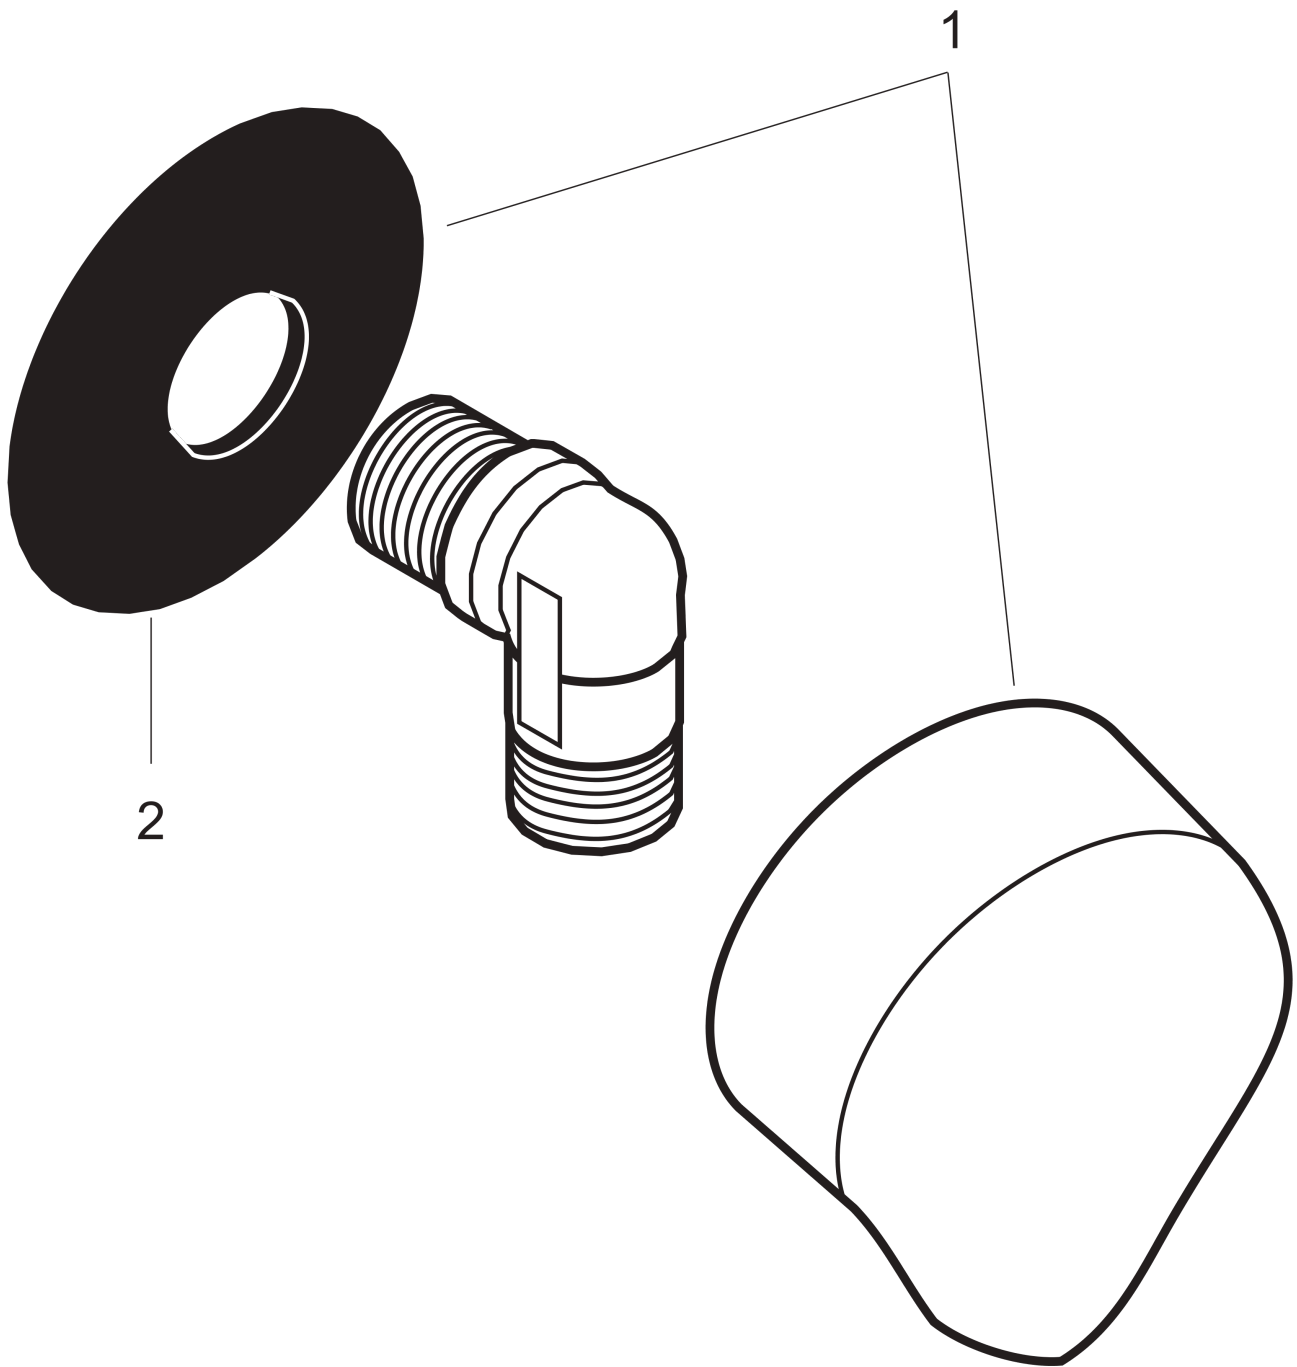

**FixFit**

**Wall outlet E without non-return valve**

Surfaces: **Matt Black** Article Number: **27454670**

**Description**

**product features**

- metal connection angle

**Product image**

**Scale drawing**

**FixFit**

**Wall outlet E without non-return valve**

Surfaces: **Matt Black** Article Number: **27454670**

**Exploded Drawing**

Year of production: >06/20

**FixFit**

**Wall outlet E without non-return valve**

Surfaces: **Matt Black** Article Number: **27454670**

**Spare part list**

Year of production: >06/20

<b>Pos.</b>	<b>Description</b>	<b>Article Number</b>	<b>Price</b>	<b>PU</b>
1	cover	97454670	-	1
2	support element	98557000	-	1