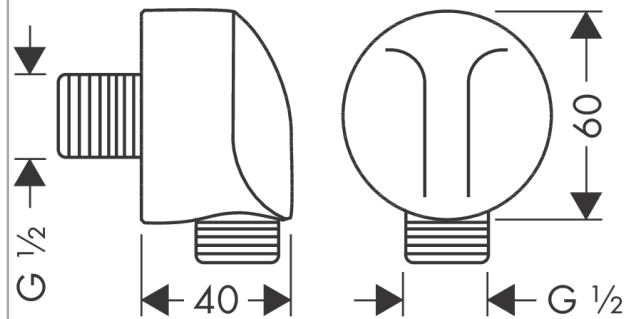

**FixFit**

**Wall outlet E without non-return valve**

Surfaces: **Matt Black** Article Number: **27454670**

**Description**

**product features**

- metal connection angle

**Product image**

**Scale drawing**

**FixFit**

**Wall outlet E without non-return valve**

Surfaces: **Matt Black** Article Number: **27454670**

**Exploded Drawing**

Year of production: >06/20

**FixFit**

**Wall outlet E without non-return valve**

Surfaces: **Matt Black** Article Number: **27454670**

**Spare part list**

Year of production: >06/20

<b>Pos.</b>	<b>Description</b>	<b>Article Number</b>	<b>Price</b>	<b>PU</b>
1	cover	97454670	-	1
2	support element	98557000	-	1