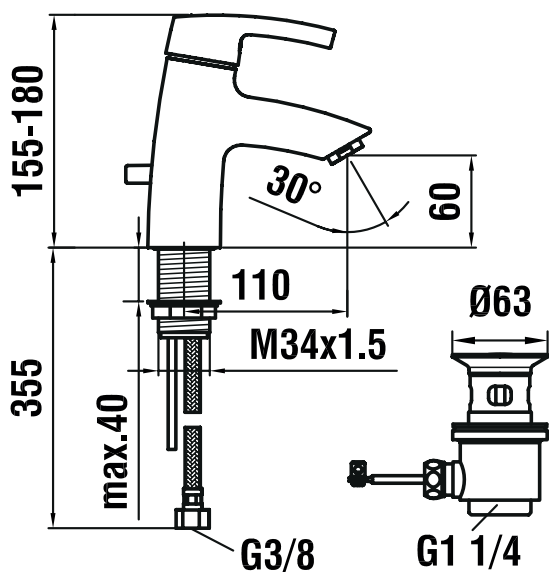

**Basin single-lever mixer
with pop-up waste
3.1165.1.014.111.1
3.1165.1.024.111.1
without pop-up waste
3.1165.1.014.110.1
3.1165.1.024.110.1**

TECHNICAL DATA / WITH POP-UP WASTE	
Order no.	3.1165.1.014.111.1, lever green 3.1165.1.024.111.1, lever red
matching for	lever green and red suitable for Florakids
Connection	3/8" flexible connection hoses
Spout length	110 mm
Flow rate	6.4 l/min (3 bar)
Acoustic class	I/-
Specification	basin single-lever mixer 40 mm cartridge with flow and temperature limitation settings fixed spout
Accessories incl.	pop-up waste 1 1/4"
Surface finish	chrome – lever green / lever red

TECHNICAL DATA / WITHOUT POP-UP WASTE	
Order no.	3.1165.1.014.110.1, lever green 3.1165.1.024.110.1, lever red
matching for	lever green and red suitable for Florakids
Connection	3/8" flexible connection hoses
Spout length	110 mm
Flow rate	6.4 l/min (3bar)
Acoustic class	I/-
Specification	basin single-lever mixer 40 mm cartridge with flow and temperature limitation settings fixed spout
Surface finish	chrome – lever green / lever red

TECHNICAL DRAWINGS

TECHNICAL DRAWINGS