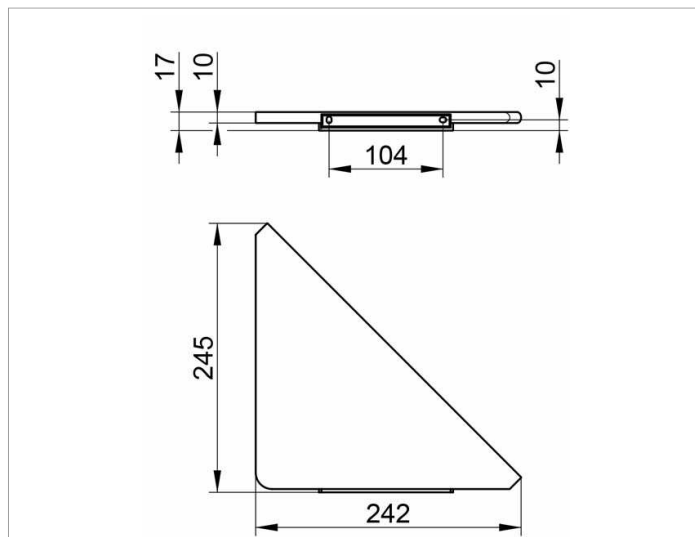

Edition 400

11557170000 Shower shelf for corner installation

PRODUCT

DRAWING

SURFACE

aluminium silver anodized (E6 EV1)