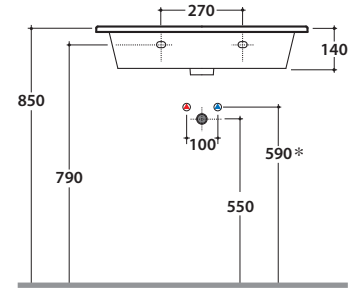

FORTY3 BASIN FO070BI

CE EN 14688:2015

GLOBO

* For taps mounted on counter top

Ceramic antibacterial effect
BATAFORM®

Glazed product with
CERASLIDE®

Cod. **FO070BI**

Basin 70.47 h14 cm. Wall-hung installation or furniture basins. Fixing kit included. Weight 19 Kg

Cod. **PF070CR**

Brass chromium-plated towel rail.

Cod. **FI012BI**

Push open valve drain with ceramic top for basins with overflow. Weight 0,5 Kg

Cod. **FI012CR**

Push open chromed valve drain for basins with overflow. Weight 0,5 Kg