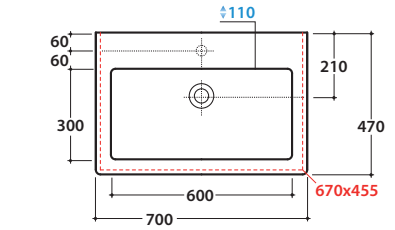

FORTY3 BASIN FO070BI

CE EN 14688:2015

GLOBO

* For taps mounted on counter top

Ceramic antibacterial effect
BATAFORM®

Glazed product with
CERASLIDE®

Cod. **FO070BI**

Basin 70.47 h14 cm. Wall-hung installation or furniture basins. Fixing kit included. Weight 19 Kg

Cod. **PF070CR**

Brass chromium-plated towel rail.

Cod. **FI012BI**

Push open valve drain with ceramic top for basins with overflow. Weight 0,5 Kg

Cod. **FI012CR**

Push open chromed valve drain for basins with overflow. Weight 0,5 Kg