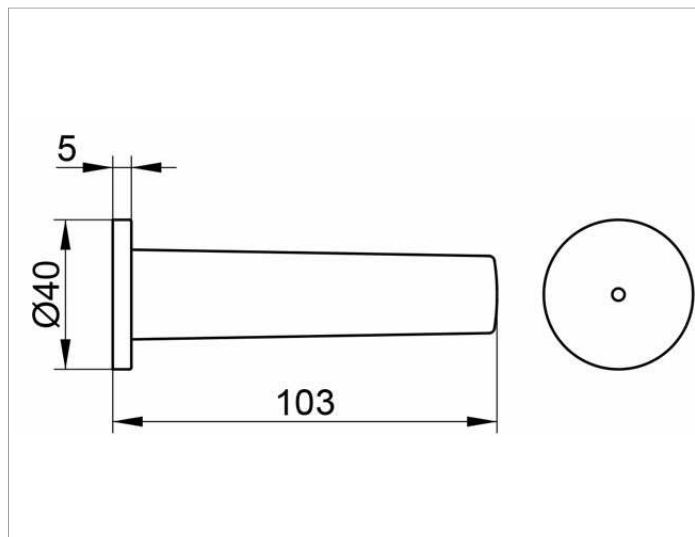

Smart.2

14763010000 Spare paper holder

PRODUCT

DRAWING

SURFACE

chrome-plated