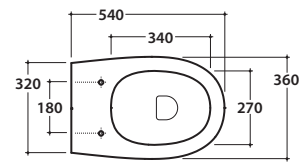

4ALL FLOOR MOUNTED WC/BIDET MULTI MDB01BI

CE EN 997:2015

GLOBO