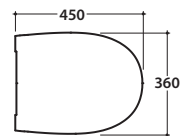

4ALL FLOOR MOUNTED WC/BIDET MULTI MDB01BI

CE EN 997:2015

GLOBO

Ceramic antibacterial effect BATAFORM®

WC with integrated bidet function

Glazed product with CERASLIDE®

Drain 4/2,6 lt

Cod. **MDB01BI**

Floor mounted Wc /bidet 54.36 h43 cm. with adjustable water inlet/outlet. Back to wall installation. Drain 4 / 2,6 Lt. Fixing kit included. Weight 24 Kg

Allaccio per getto acqua da 1/2"

Flush connection 1/2 inch

!! All models wc-bidet function are suitable for installation in combination with ushing cisterns with pipe water supply ø 45 mm

Seat-cover with hinge system to quick release

Cod. **MDR20BI**

Removable duroplast seat-cover with soft-closing system. Weight 3 Kg

Cod. **VA077** *

Elbow pipe for floor drain. Adjustable 6/11 cm. Weight 0,3 Kg

Cod. **VA079** *

Elbow pipe for floor drain. Adjustable 12/15 cm. Weight 0,3 Kg

Cod. **VA078** *

Elbow pipe for floor drain. Adjustable 16 / 20 cm. Weight 0,3 Kg