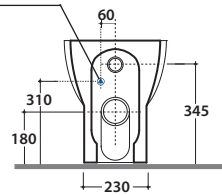

Ceramic antibacterial effect BATAFORM®

WC with integrated bidet function

Glazed product with CERASLIDE®

Drain 4/2,6 lt

Cod. **MDB01BI**

Floor mounted Wc /bidet 54.36 h43 cm. with adjustable water inlet/outlet. Back to wall installation. Drain 4 / 2,6 Lt. Fixing kit included. Weight 24 Kg

Allaccio per getto acqua da 1/2"

Flush connection 1/2 inch

!! All models wc-bidet function are suitable for installation in combination with ushing cisterns with pipe water supply ø 45 mm

Seat-cover with hinge system to quick release