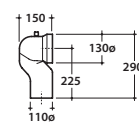

Cod. **VA078** *

Elbow pipe for floor drain. Adjustable 16 / 20 cm. Weight 0,3 Kg