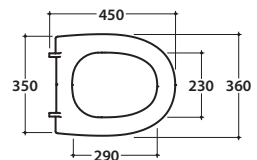

4ALL FLOOR MOUNTED WC/BIDET MULTI MDB01BI

CE EN 997:2015

GLOBO

Ceramic antibacterial effect BATAFORM®

WC with integrated bidet function

Glazed product with CERASLIDE®

Drain 4/2,6 lt

Cod. **MDB01BI**

Floor mounted Wc /bidet 54.36 h43 cm. with adjustable water inlet/outlet. Back to wall installation. Drain 4 / 2,6 Lt. Fixing kit included. Weight 24 Kg

Allaccio per getto acqua da 1/2"

Flush connection 1/2 inch

!! All models wc-bidet function are suitable for installation in combination with ushing cisterns with pipe water supply ø 45 mm

Seat-cover with hinge system to quick release

Cod. **MDR20BI**

Removable duroplast seat-cover with soft-closing system. Weight 3 Kg

Cod. **VA077** *

Elbow pipe for floor drain. Adjustable 6/11 cm. Weight 0,3 Kg

Cod. **VA079** *

Elbow pipe for floor drain. Adjustable 12/15 cm. Weight 0,3 Kg

Cod. **VA078** *

Elbow pipe for floor drain. Adjustable 16 / 20 cm. Weight 0,3 Kg