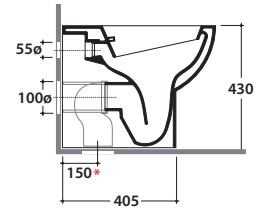

4ALL FLOOR MOUNTED WC/BIDET MULTI MDB01BI

CE EN 997:2015

GLOBO