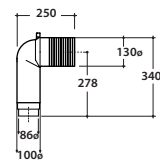

Cod. **MDR20BI**

Removable duroplast seat-cover with soft-closing system. Weight 3 Kg

Cod. **VA077** *

Elbow pipe for floor drain. Adjustable 6/11 cm. Weight 0,3 Kg