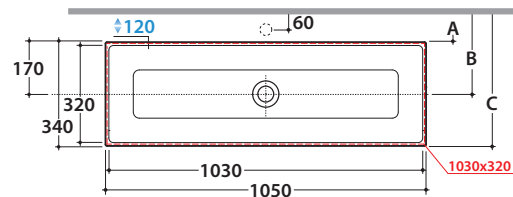

# GLOBO

Recessed installation

	Rubinetto a parete Wall mounted taps	Rubinetto su piano Taps mounted on counter top
A:	90	115
B:	260	285
C:	430	455

\* For taps mounted on counter top

Ceramic antibacterial effect  
BATAFORM®

Glazed product with  
CERASLIDE®

Cod. **FO105BI**

Basin 105.34 h17 cm. Recessed installation or under top installation by fixing kit FKSG5. Weight 22 Kg

Under top installation

Cod. **FI012BI**

Push open valve drain with ceramic top for basins with overflow. Weight 0,5 Kg