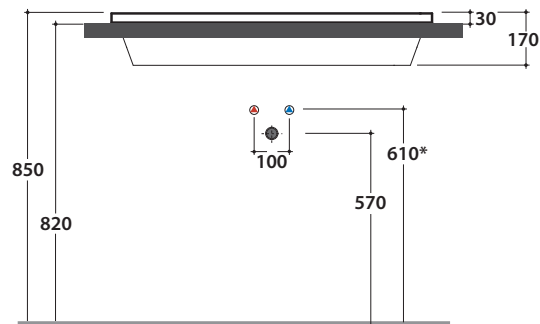

# STOCKHOLM BASIN FO105BI

CE EN 14688:2015

# GLOBO

Recessed installation

	Rubinetto a parete Wall mounted taps	Rubinetto su piano Taps mounted on counter top
A:	90	115
B:	260	285
C:	430	455

\* For taps mounted on counter top

Ceramic antibacterial effect  
BATAFORM®

Glazed product with  
CERASLIDE®

Cod. **FO105BI**

Basin 105.34 h17 cm. Recessed installation or under top installation by fixing kit FKSG5. Weight 22 Kg

Under top installation

Cod. **FI012BI**

Push open valve drain with ceramic top for basins with overflow. Weight 0,5 Kg