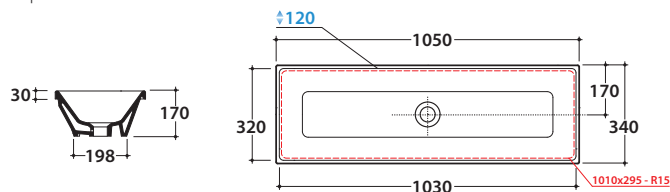

# GLOBO

Recessed installation

	Rubinetto a parete Wall mounted taps	Rubinetto su piano Taps mounted on counter top
A:	90	115
B:	260	285
C:	430	455

\* For taps mounted on counter top

Ceramic antibacterial effect  
BATAFORM®

Glazed product with  
CERASLIDE®

Cod. **FO105BI**

Basin 105.34 h17 cm. Recessed installation or under top installation by fixing kit FKSG5. Weight 22 Kg

Under top installation

Cod. **FI012BI**

Push open valve drain with ceramic top for basins with overflow. Weight 0,5 Kg