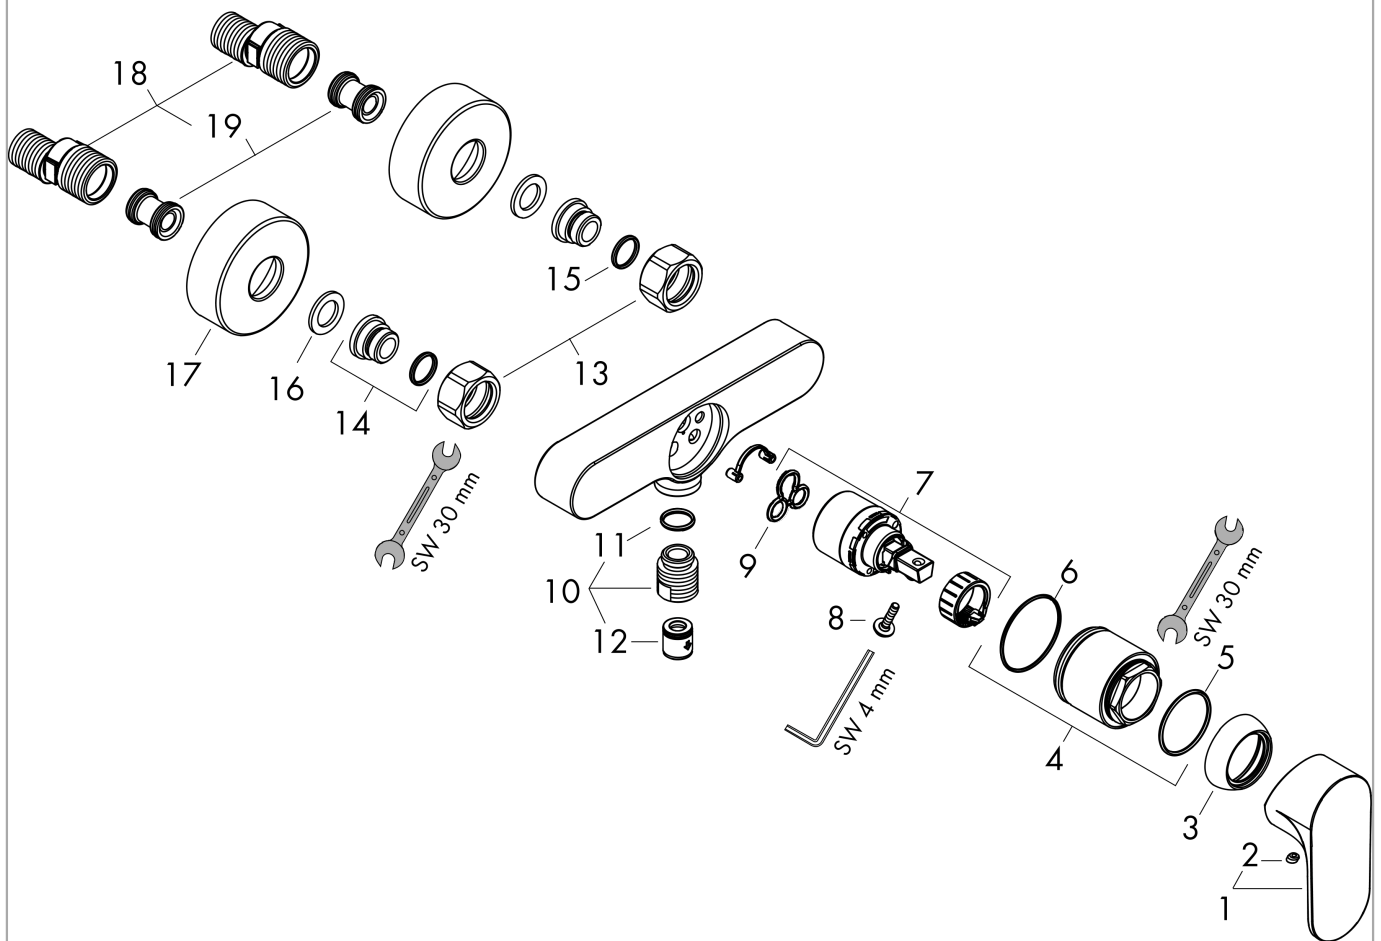

#### product features

- 1 function
- centre distance: 150 ± 12 mm
- maximum flow rate at 3 bar: 14,9 l/min
- flow rate of hand shower at 3 bar: 14,9 l/min
- ceramic cartridge
- temperature limitation adjustable
- non-return valve
- with silencer
- hose connection DN15
- connection dimension: DN15
- connection type: s-shaped connections
- min. operating pressure: 1 bar
- max. operating pressure: 10 bar

### Scale drawing

**Rebris S**  
**Single lever shower mixer for exposed installation**  
 Surfaces: **Matt Black**    Article Number: **72640670**

### Flowchart

**Rebris S**  
**Single lever shower mixer for exposed installation**  
 Surfaces: **Matt Black**    Article Number: **72640670**

## Exploded Drawing

Year of production: >06/22

**Rebris S**  
**Single lever shower mixer for exposed installation**  
 Surfaces: **Matt Black** Article Number: **72640670**