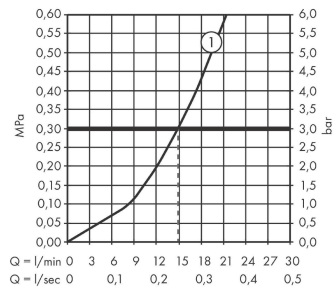

Rebris S
Single lever shower mixer for exposed installation
Surfaces: **Matt Black**   Article Number: **72640670**

Flowchart