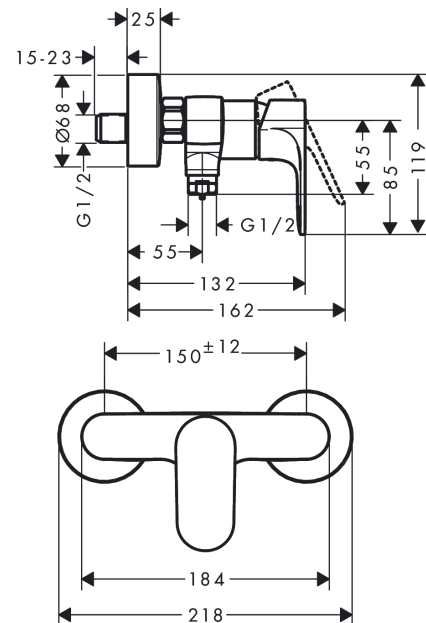

#### product features

- 1 function
- centre distance: 150 ± 12 mm
- maximum flow rate at 3 bar: 14,9 l/min
- flow rate of hand shower at 3 bar: 14,9 l/min
- ceramic cartridge
- temperature limitation adjustable
- non-return valve
- with silencer
- hose connection DN15
- connection dimension: DN15
- connection type: s-shaped connections
- min. operating pressure: 1 bar
- max. operating pressure: 10 bar

### Scale drawing

**Rebris S**  
**Single lever shower mixer for exposed installation**  
 Surfaces: **Matt Black**    Article Number: **72640670**