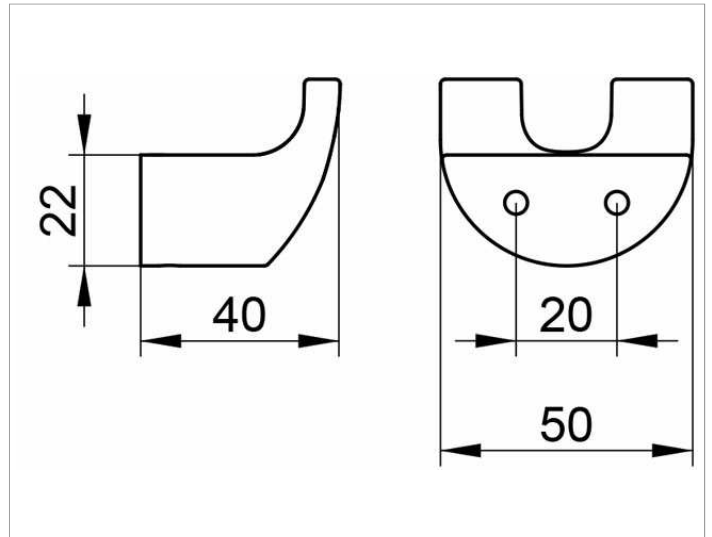

Elegance NEW
11613010000 Towel hook

PRODUCT

DRAWING

PRODUCT ATTRIBUTES

double

SURFACE

chrome-plated

SPECIFICATIONS

KEUCO ELEGANCE Towel hook double 11613010000
Chrome-plated Double towel hook with an elegant shape,
slightly shaped surface,
with a timeless design
Projection 40 mm
The Towel hook will be discretely mounted
incl. corrosion-free mounting material