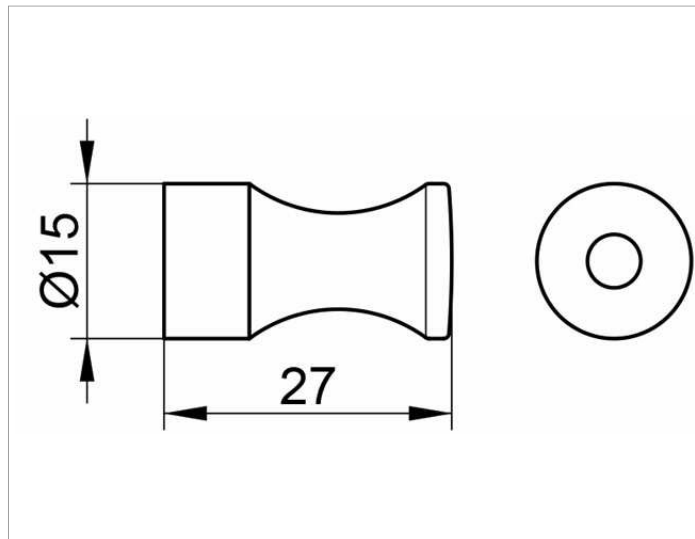

Smart.2
1471401000 Towel hook

PRODUCT

DRAWING

SURFACE
chrome-plated