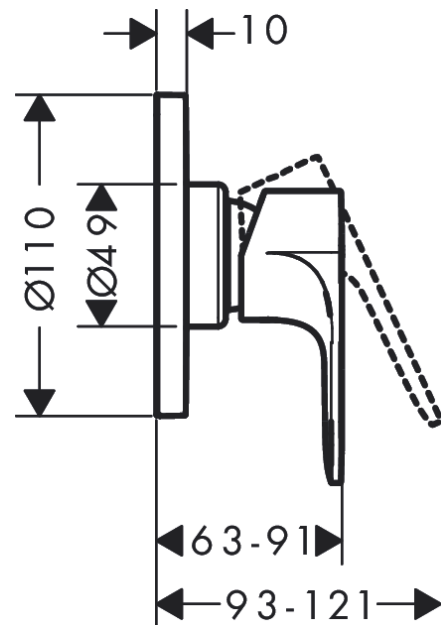

Rebris S
Single lever shower mixer for concealed installation
 Surfaces: **Matt Black** Article Number: **72649670**

Description

product features

- 1 function
- maximum flow rate at 3 bar: 28,7 l/min
- connection type: basic set
- min. operating pressure: 1 bar
- max. operating pressure: 10 bar

Design awards

reddot winner 2022

Certificates

Product image

Scale drawing

Flowchart