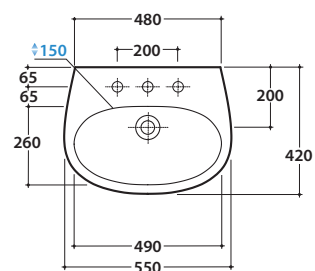

GRACE BASIN GR055BI

CE EN 14688:2015

GLOBO

Cod. **GR055BI**

Basin 55.42 h19cm. Wall-hung installation. Weight 16 kg.

Cod. **FI012BI**

Push open valve drain with ceramic top for basins with overflow. Weight 0,5 Kg

Cod. **FI012CR**

Push open chromed valve drain for basins with overflow. Weight 0,5 Kg