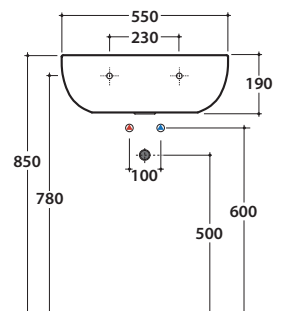

GRACE BASIN GR055BI

CE EN 14688:2015

GLOBO

Cod. **GR055BI**

Basin 55.42 h19cm. Wall-hung installation. Weight 16 kg.

Cod. **FI012BI**

Push open valve drain with ceramic top for basins with overflow. Weight 0,5 Kg

Cod. **FI012CR**

Push open chromed valve drain for basins with overflow. Weight 0,5 Kg