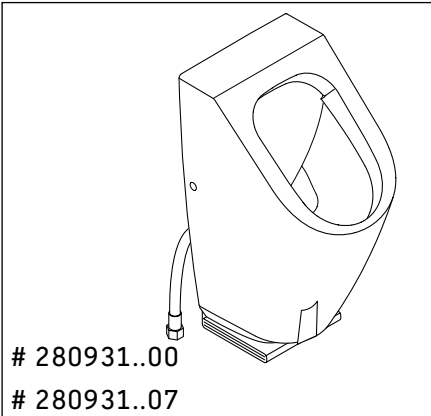

*to be installed only with a WaterSense labeled flush valve with the same flush rating