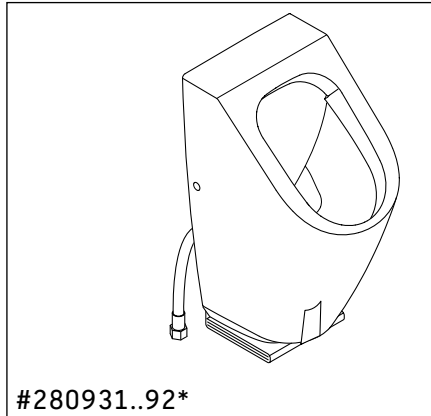

*to be installed only with a WaterSense labeled flush valve with the same flush rating