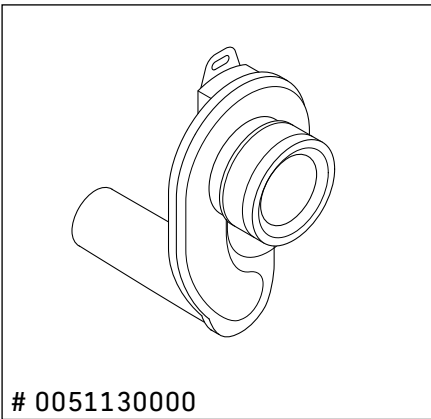

280931..00

280931..07

280931..92

280931..00
280931..07

#280931..92*

*to be installed only with a WaterSense labeled flush valve with the same flush rating

0051130000

0067031000