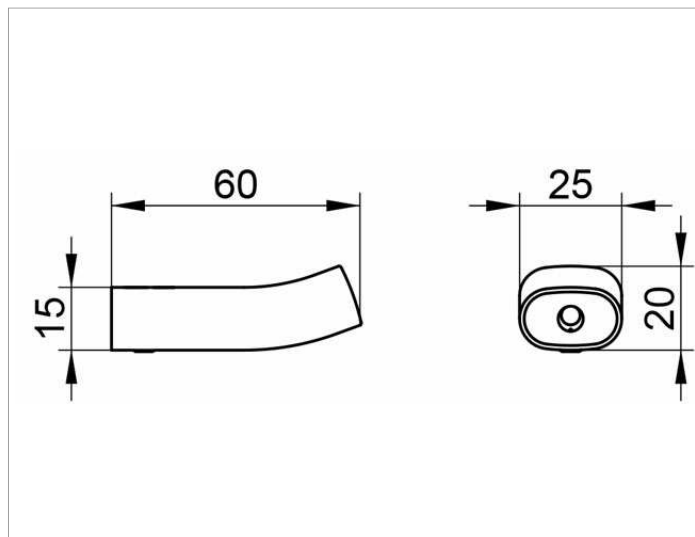

Edition 400
11514XX0000 Towel hook

PRODUCT

DRAWING

SURFACE

02, 04, 12