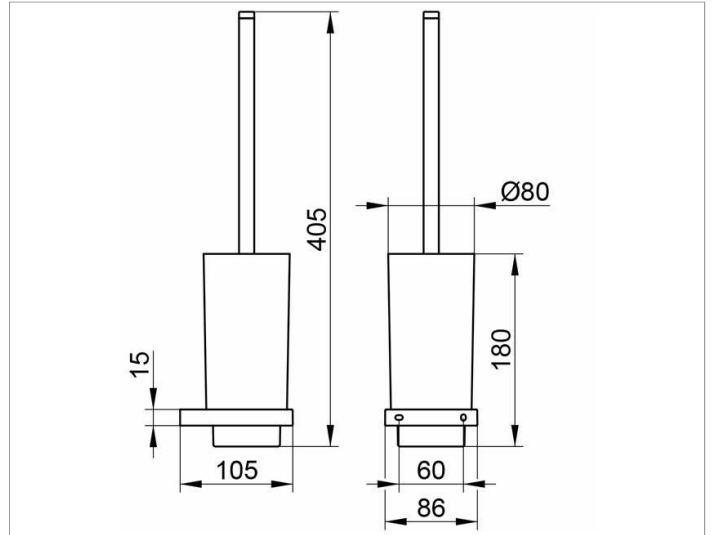

Edition 11

11164YY9000 Toilet brush set

PRODUCT

DRAWING

PRODUCT ATTRIBUTES

complete with crystal glass insert matt,
brush and spare brush head

SURFACE

03, 05, 13